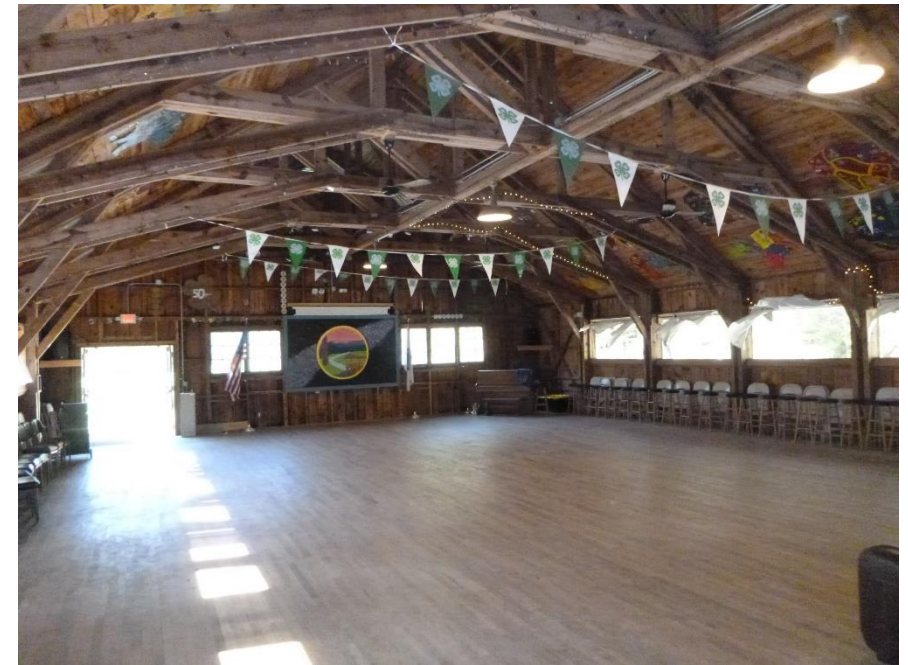

Wahsega 4-H Center: COVID-19 Room Capacities

Each bubble is 6' radius around one person for social distancing.
For your safety face coverings are required inside buildings.
Thank you for abiding by this updated room capacity.

Rec Hall (37' x 54')
58 people

UNIVERSITY OF GEORGIA

EXTENSION

Wahsega 4-H Center