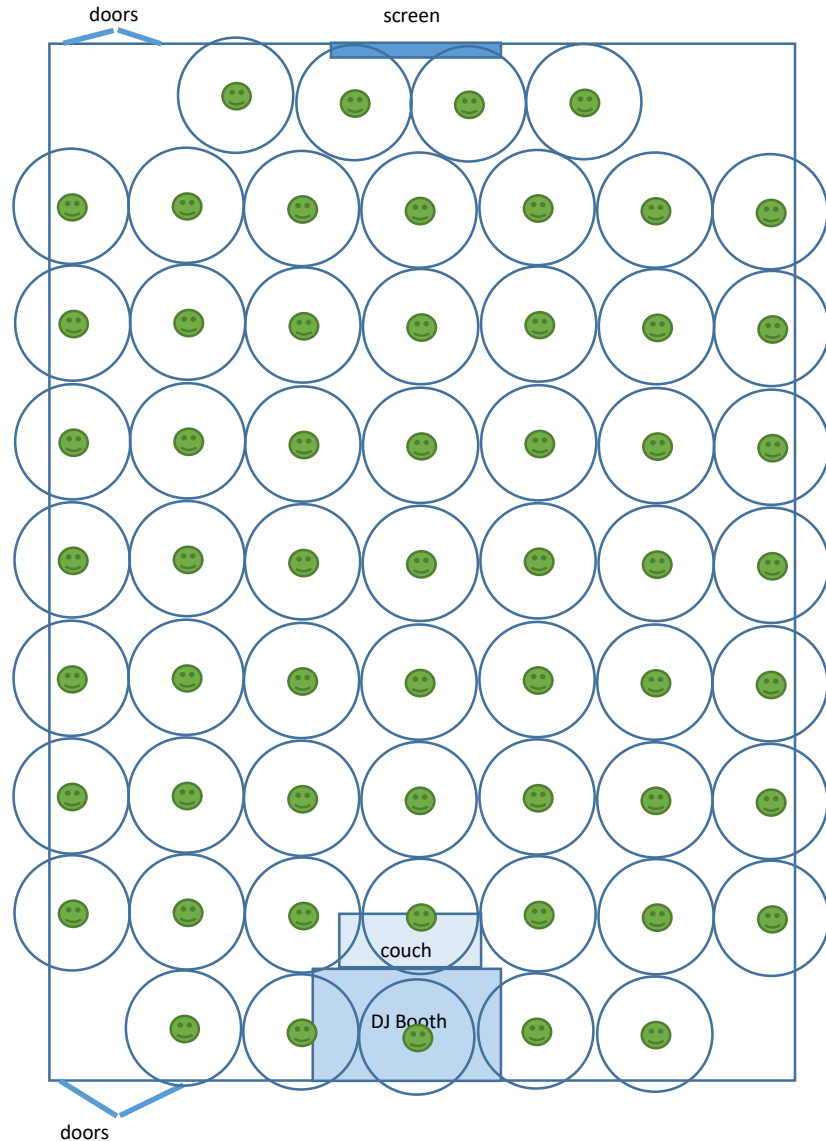

Wahsega 4-H Center: COVID-19 Room Capacities

Each bubble is 6' radius around one person for social distancing.
For your safety face coverings are required inside buildings.
Thank you for abiding by this updated room capacity.

Rec Hall (37' x 54')
58 people

UNIVERSITY OF GEORGIA

EXTENSION

Wahsega 4-H Center