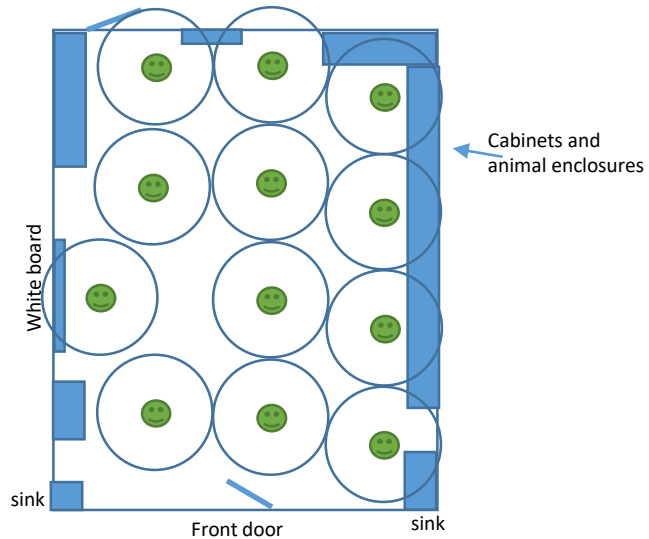

Wahsega 4-H Center: COVID-19 Room Capacities

Each bubble is 6' radius around one person for social distancing.
For your safety face coverings are required inside buildings.
Thank you for abiding by this updated room capacity.

Herpetology Classroom (25' x 20')
11 guests and 1 instructor = 12 people

UNIVERSITY OF GEORGIA
EXTENSION
Wahsega 4-H Center