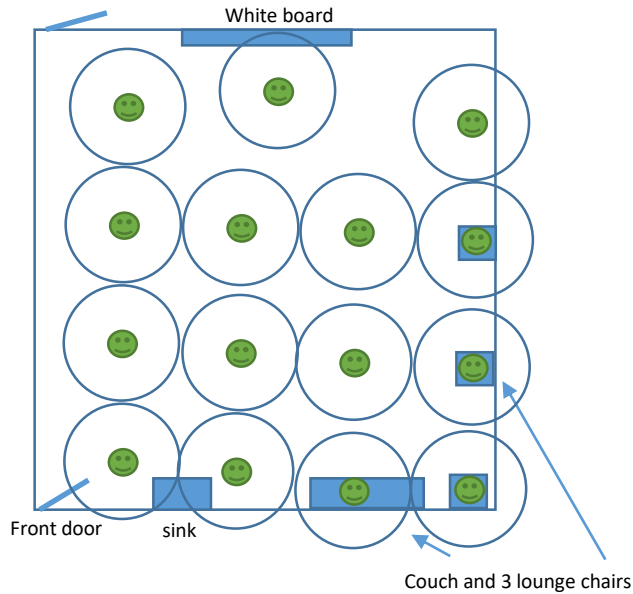

Wahsega 4-H Center: COVID-19 Room Capacities

Each bubble is 6' radius around one person for social distancing.
For your safety face coverings are required inside buildings.
Thank you for abiding by this updated room capacity.

Bear Den Classroom (25' x 24')
14 guests and 1 instructor = 15 people

Bear Den Classroom (25' x 24') WITH TABLES
13 guests and 1 instructor = 14 people

UNIVERSITY OF GEORGIA
EXTENSION
Wahsega 4-H Center