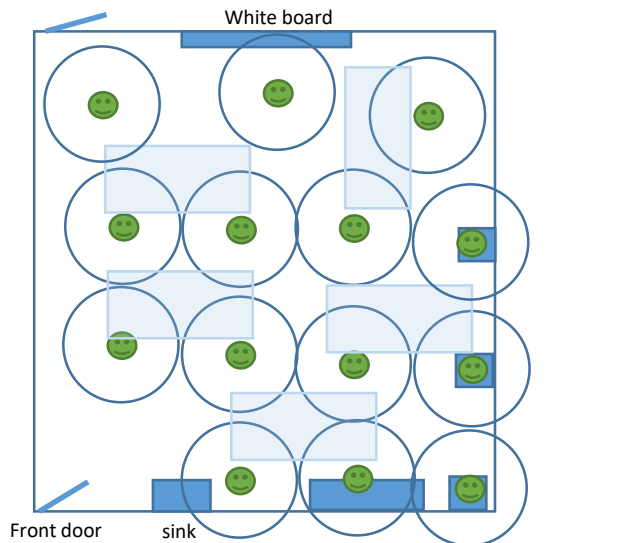

Wahsega 4-H Center: COVID-19 Room Capacities

Each bubble is 6' radius around one person for social distancing.
For your safety face coverings are required inside buildings.
Thank you for abiding by this updated room capacity.

Bear Den Classroom (25' x 24')
14 guests and 1 instructor = 15 people

Bear Den Classroom (25' x 24') WITH TABLES
13 guests and 1 instructor = 14 people

UNIVERSITY OF GEORGIA
EXTENSION
Wahsega 4-H Center