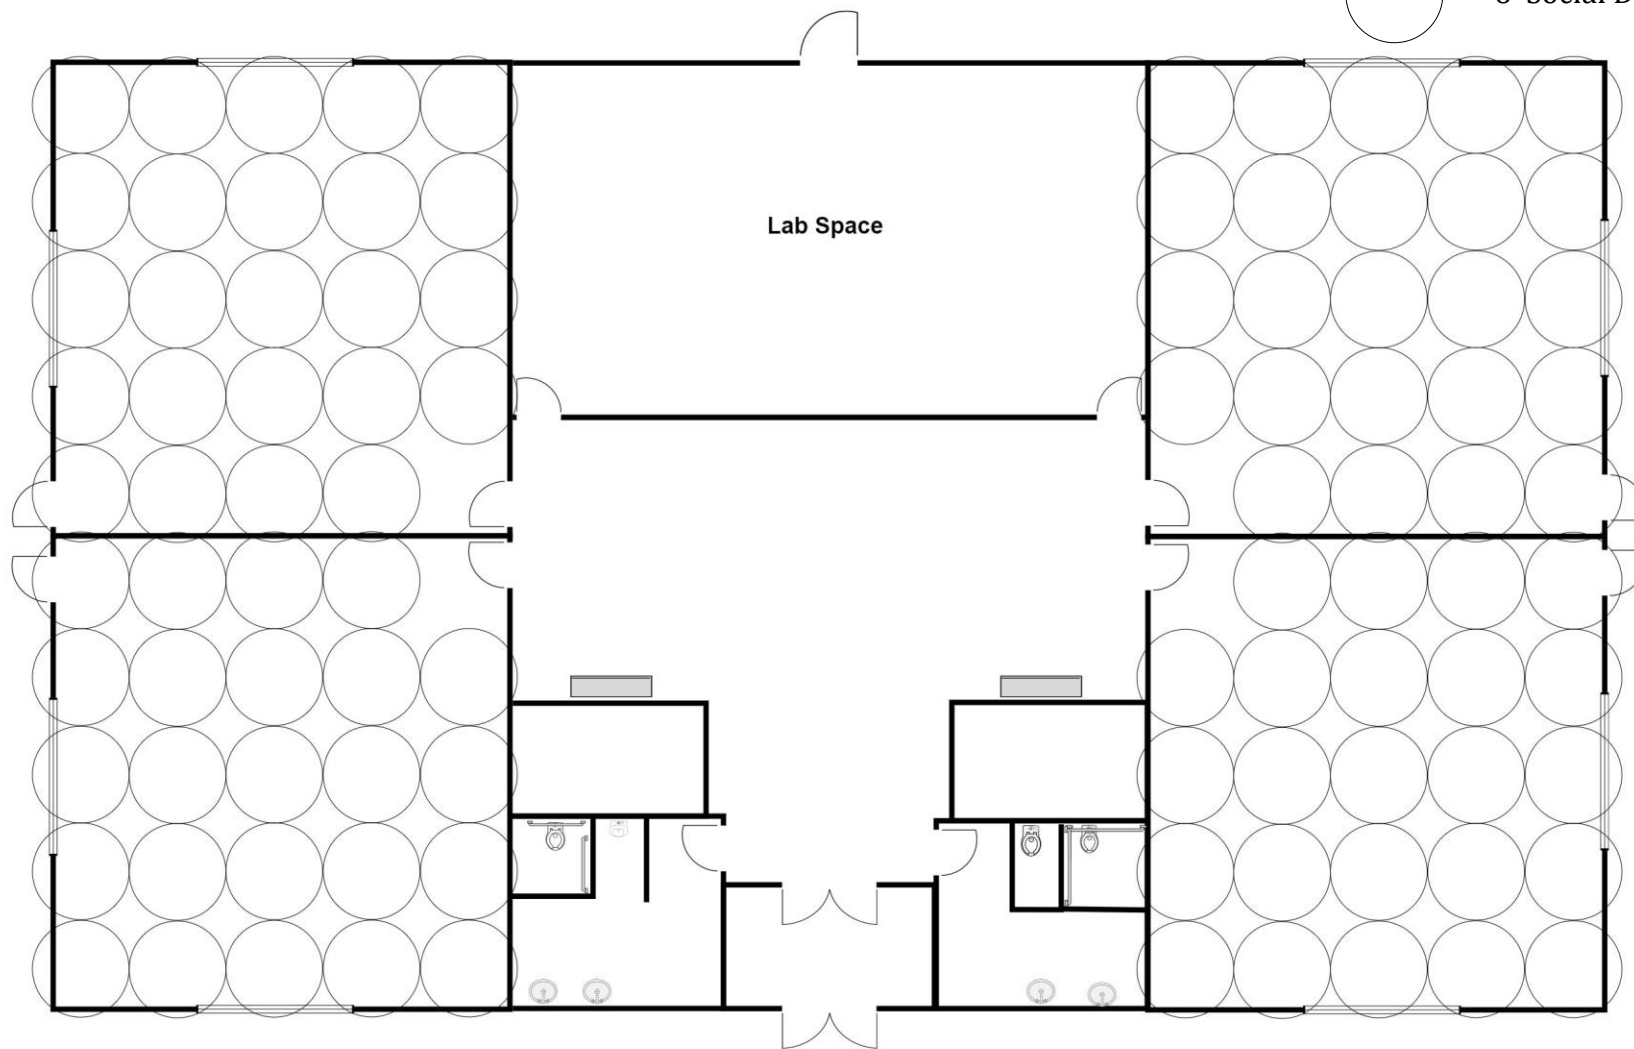

Standing Capacity: 24 per room

 = 6' Social Distancing

Thank you for abiding by this updated room capacity.

For your safety appropriate face coverings are required in conference rooms.

UNIVERSITY OF GEORGIA  
EXTENSION