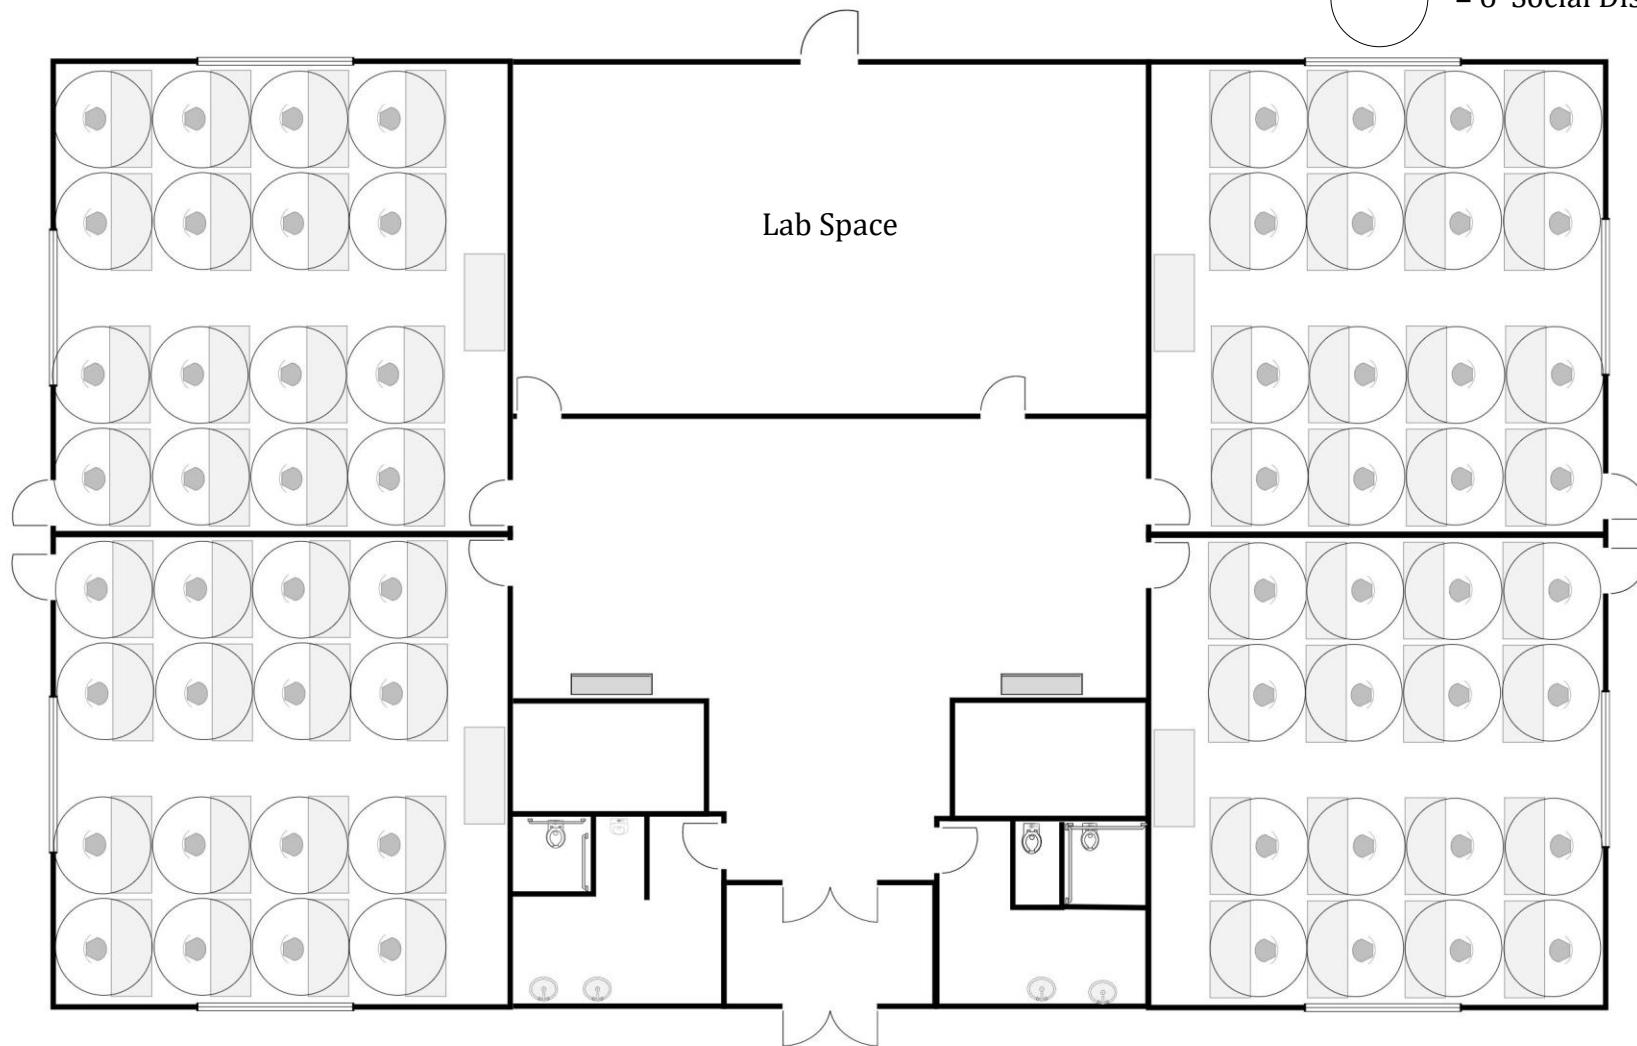

Seating Capacity: 16 per room

 = 6' Social Distancing

Thank you for abiding by this updated room capacity.

For your safety appropriate face coverings are required in conference rooms.

UNIVERSITY OF GEORGIA  
EXTENSION