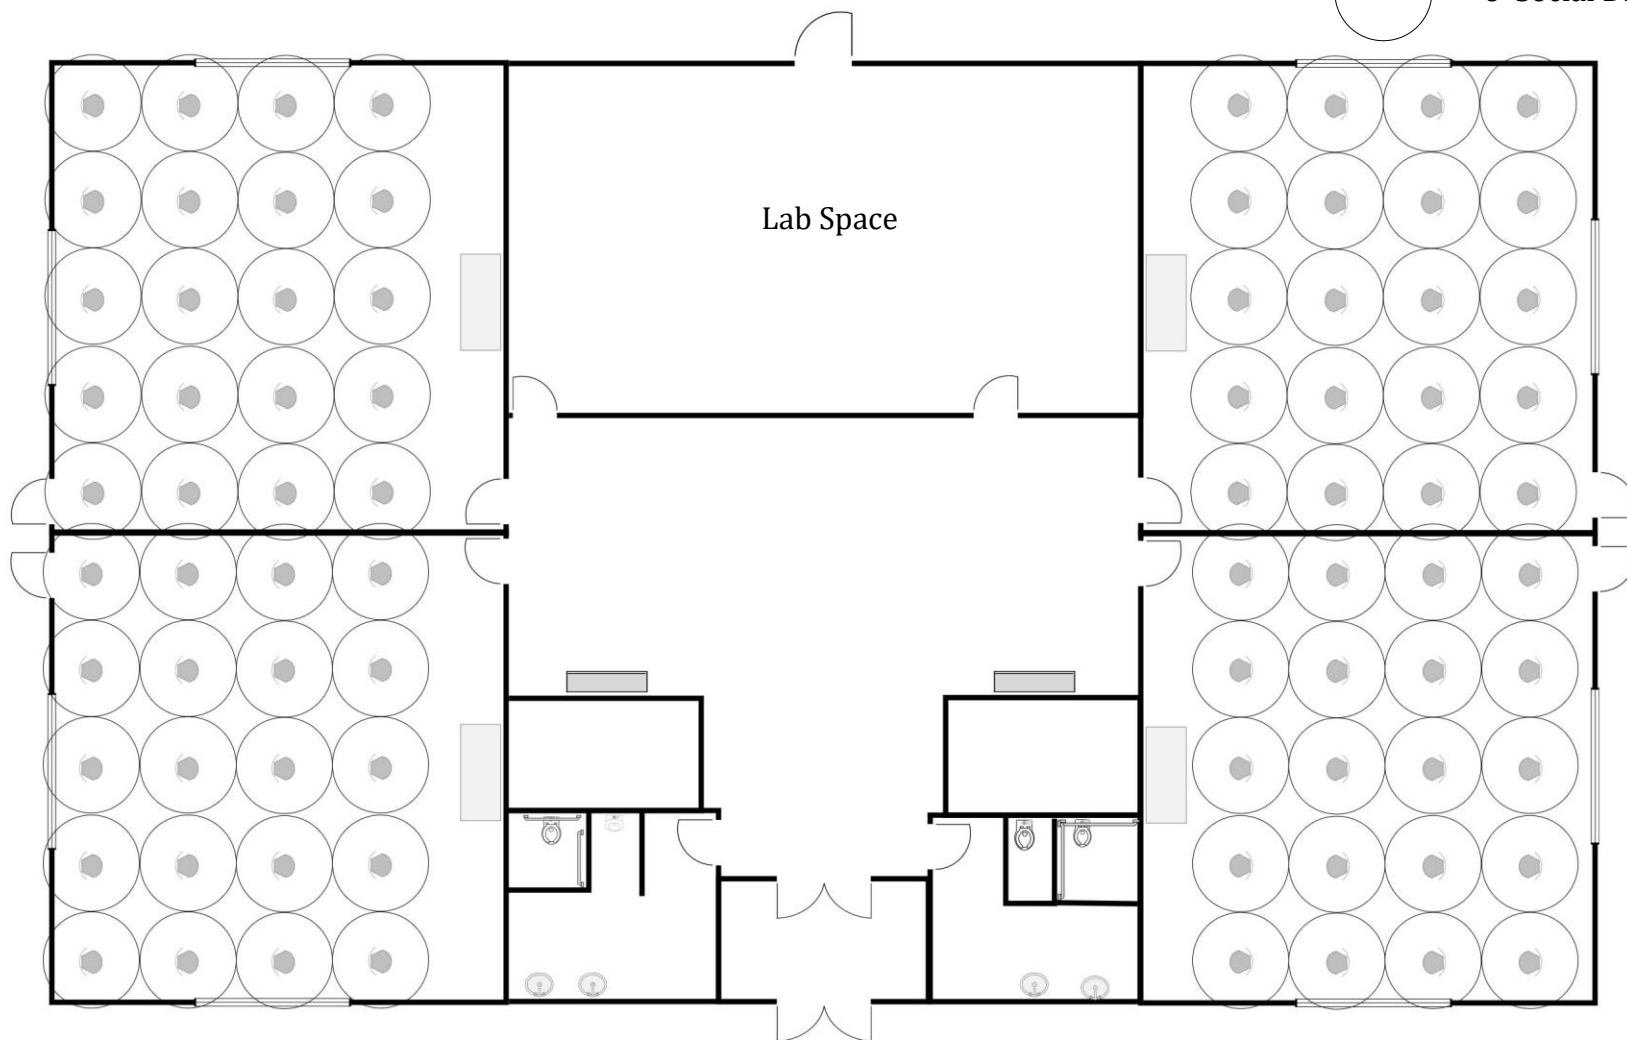

Seating Capacity: 20 per room

 = 6' Social Distancing

Thank you for abiding by this updated room capacity.

For your safety appropriate face coverings are required in conference rooms.

UNIVERSITY OF GEORGIA
EXTENSION