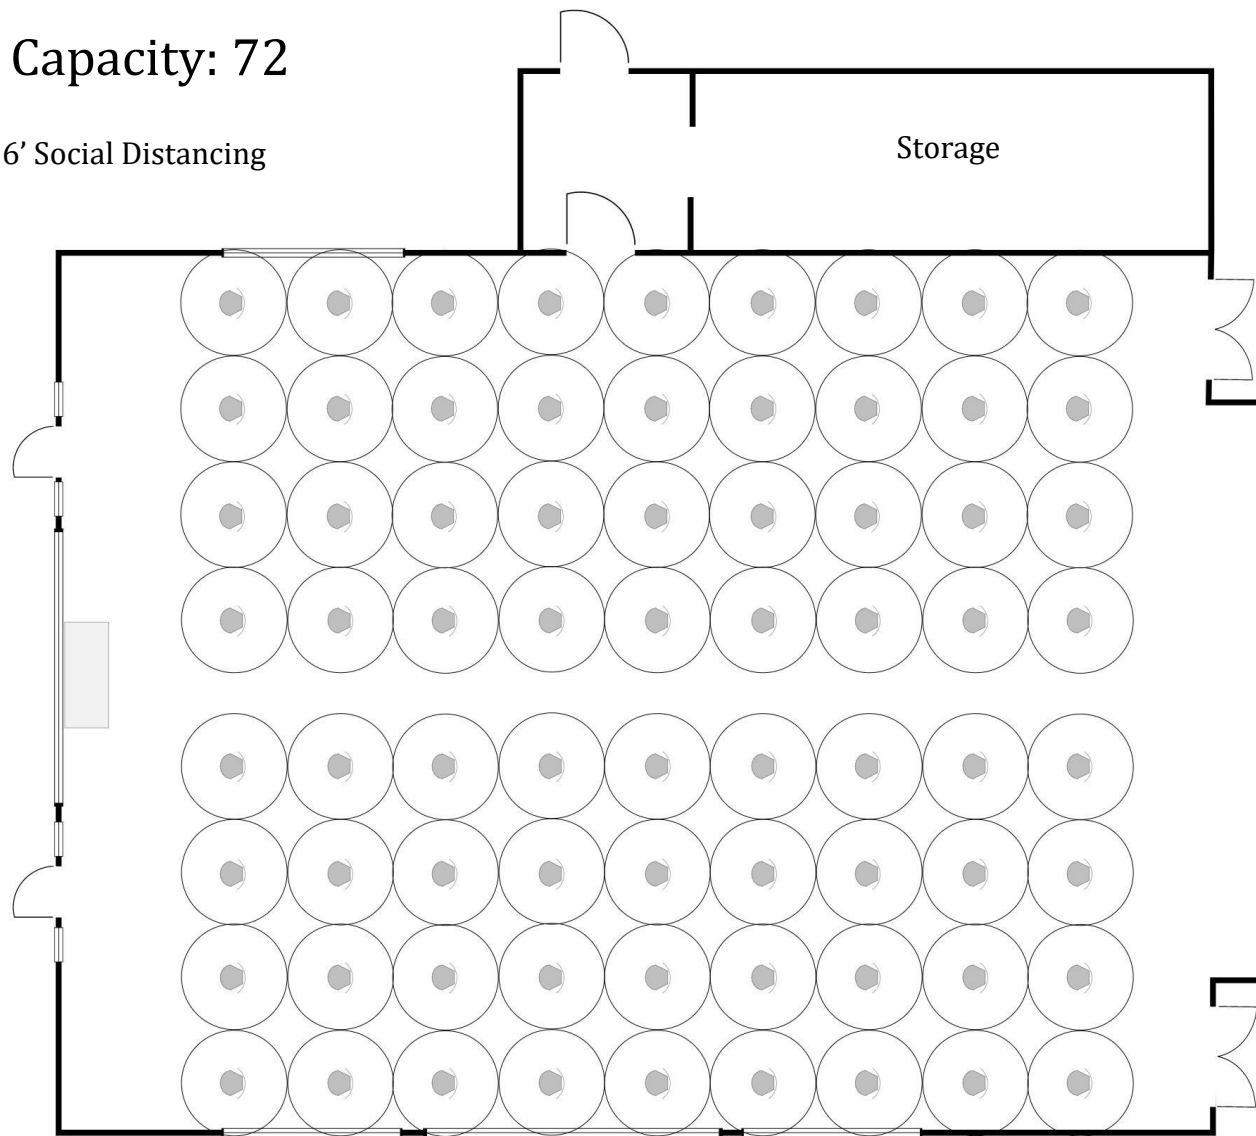

Seating Capacity: 72

 = 6' Social Distancing

Thank you for abiding by this updated room capacity.

For your safety appropriate face coverings are required in conference rooms.

UNIVERSITY OF GEORGIA  
EXTENSION