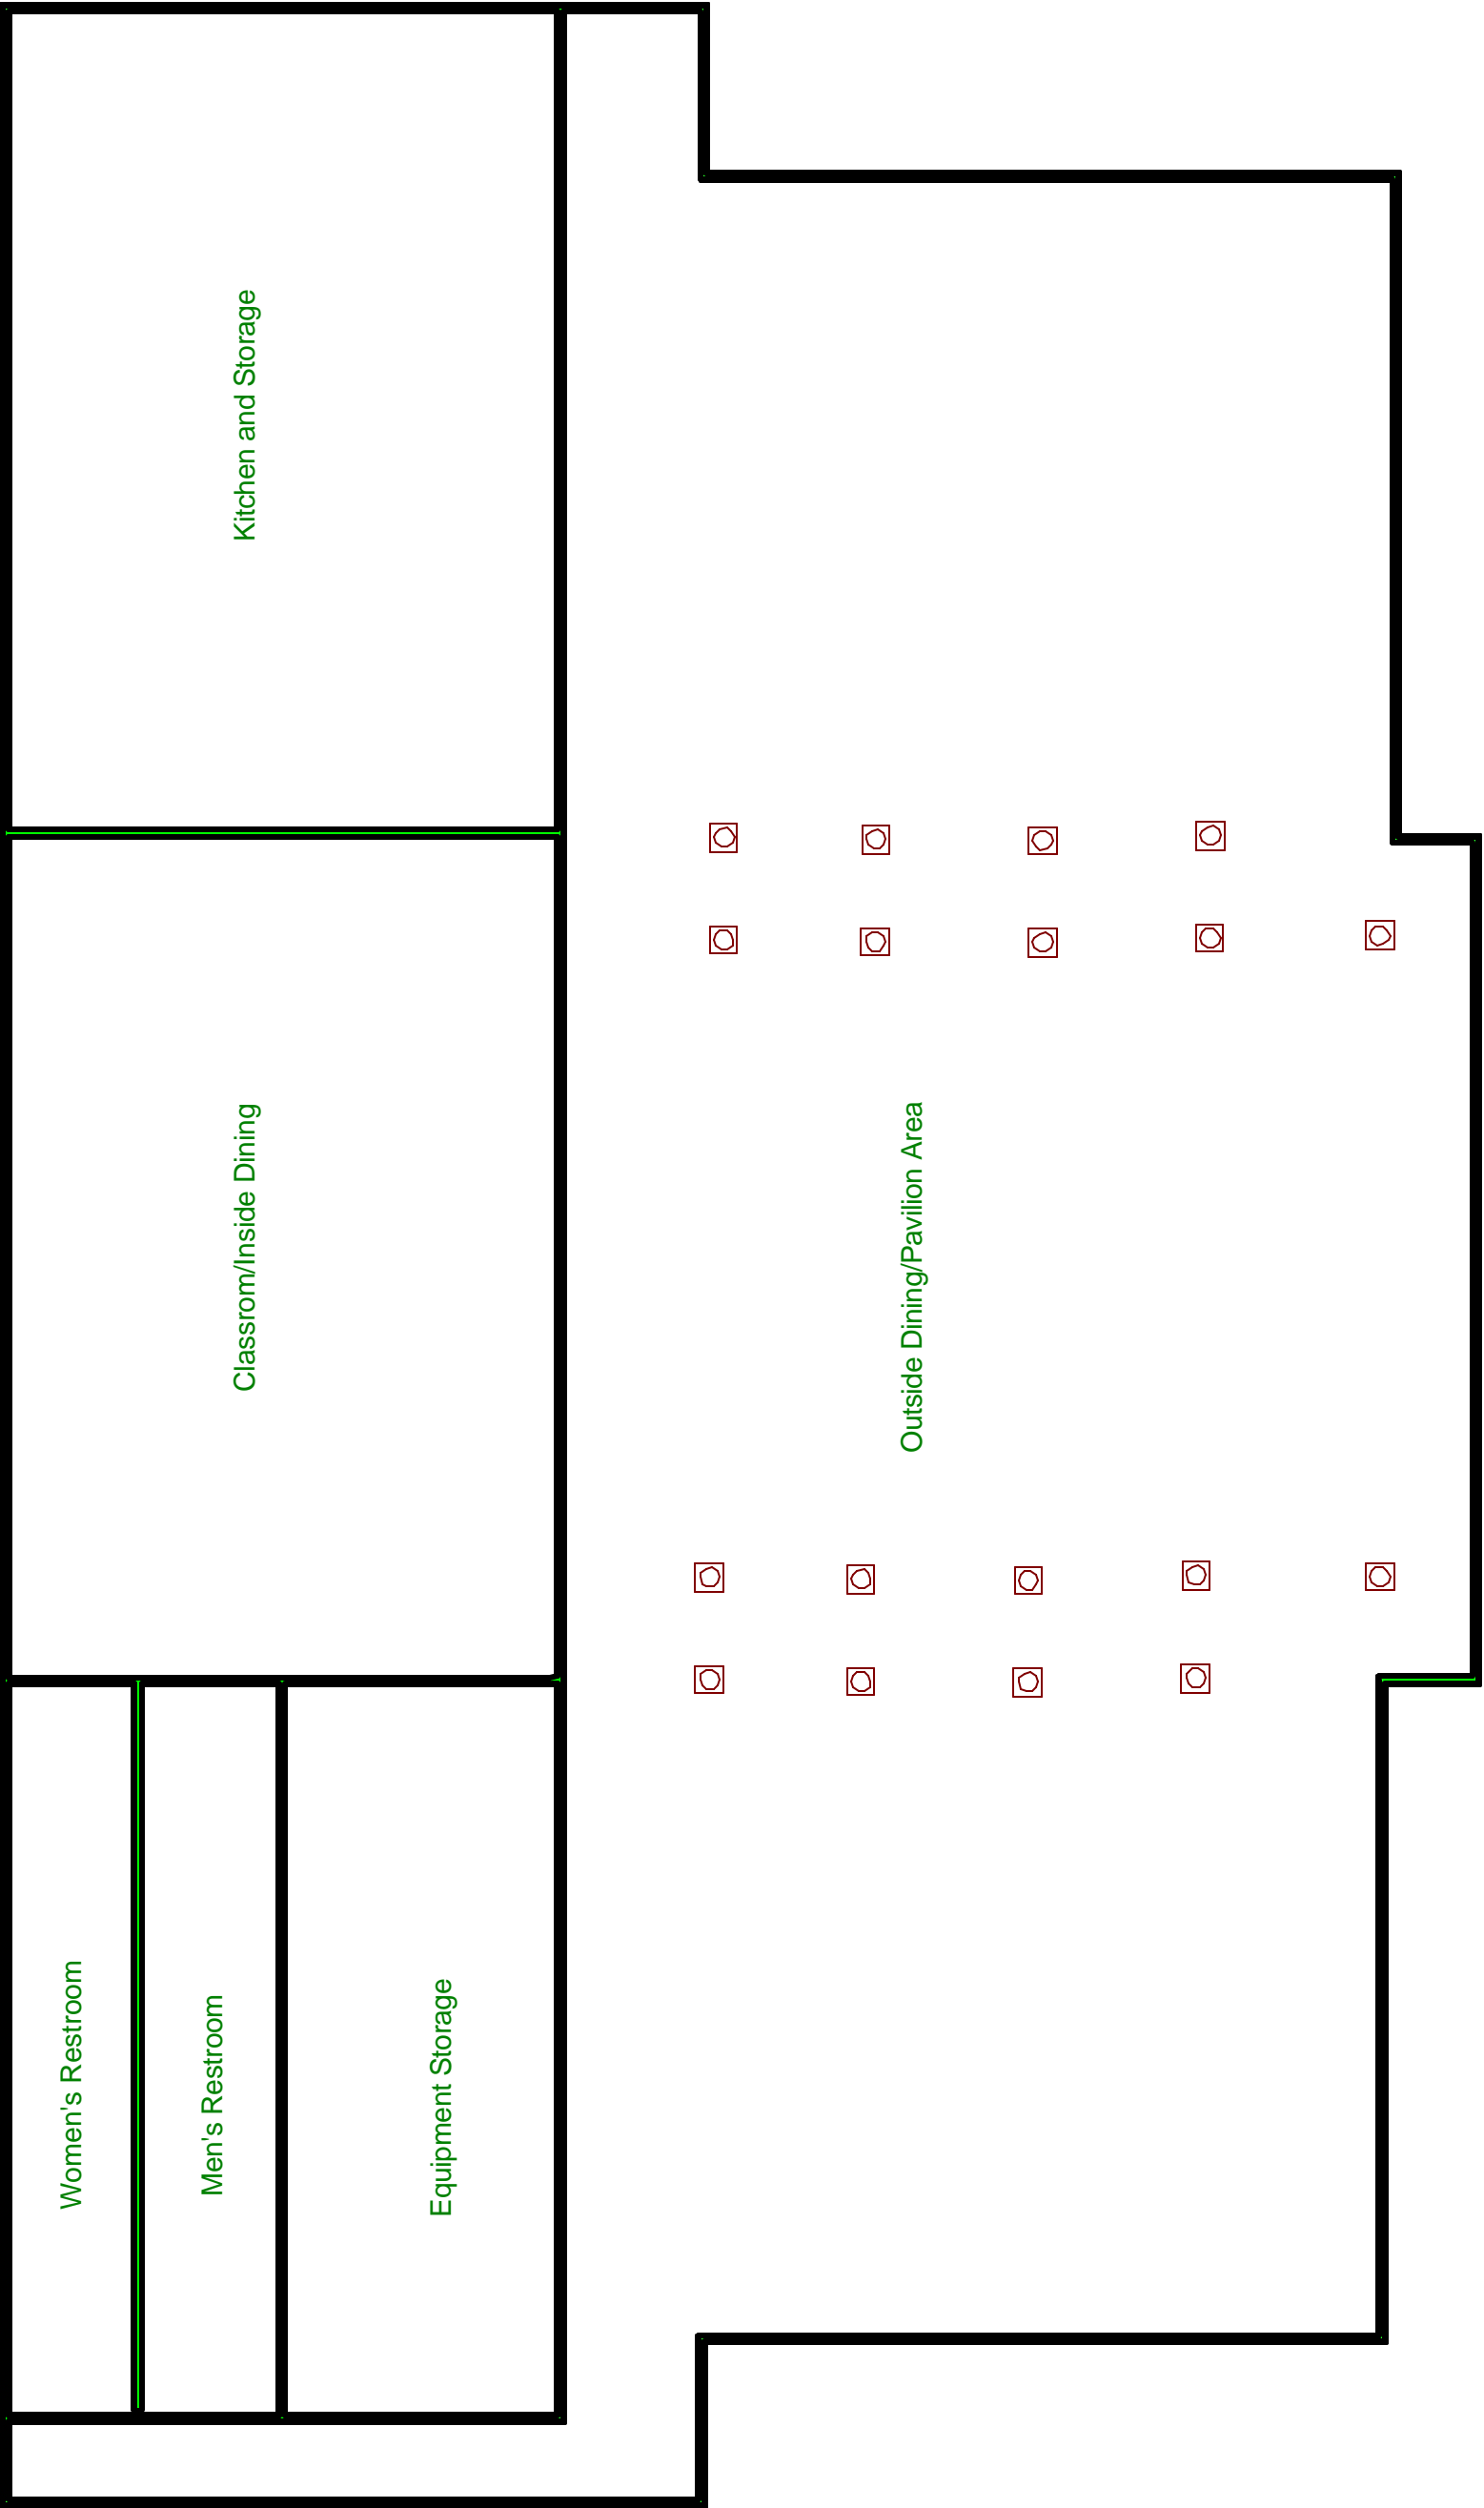

Rock Eagle 4-H Center

350 Rock Eagle Rd NW * Eatonton GA 31024

GEMC Building and Senior Pavilion

- Seating for up to 800 on the pavilion
- Seating for 150 indoors
- Complete catering is available from snacks to a full-seated meal.

For Booking Information

Call Terri Camp
706-484-2899

GEMC Senior Pavilion

Women's Restroom

Men's Restroom

Equipment Storage

Classroom/Inside Dining

Kitchen and Storage

Outside Dining/Pavilion Area

- 15 table icons (represented by a square with a circle inside) arranged in a grid in the Outside Dining/Pavilion Area.