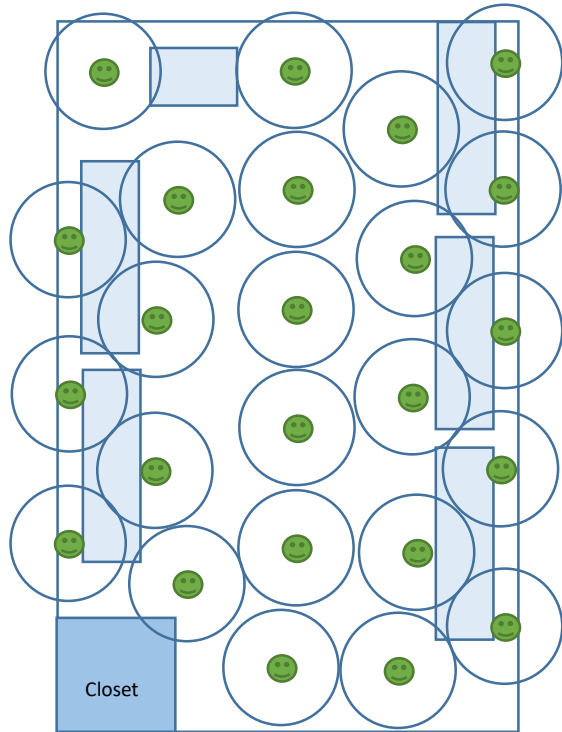

Wahsega 4-H Center: COVID-19 Room Capacities

Each bubble is 6' radius around one person for social distancing.
For your safety face coverings are required inside buildings.
Thank you for abiding by this updated room capacity.

Pavilion 4 (24' x 37')
(Outdoor, roof with open
walls) 24 people with
TABLES

UNIVERSITY OF GEORGIA
EXTENSION
Wahsega 4-H Center