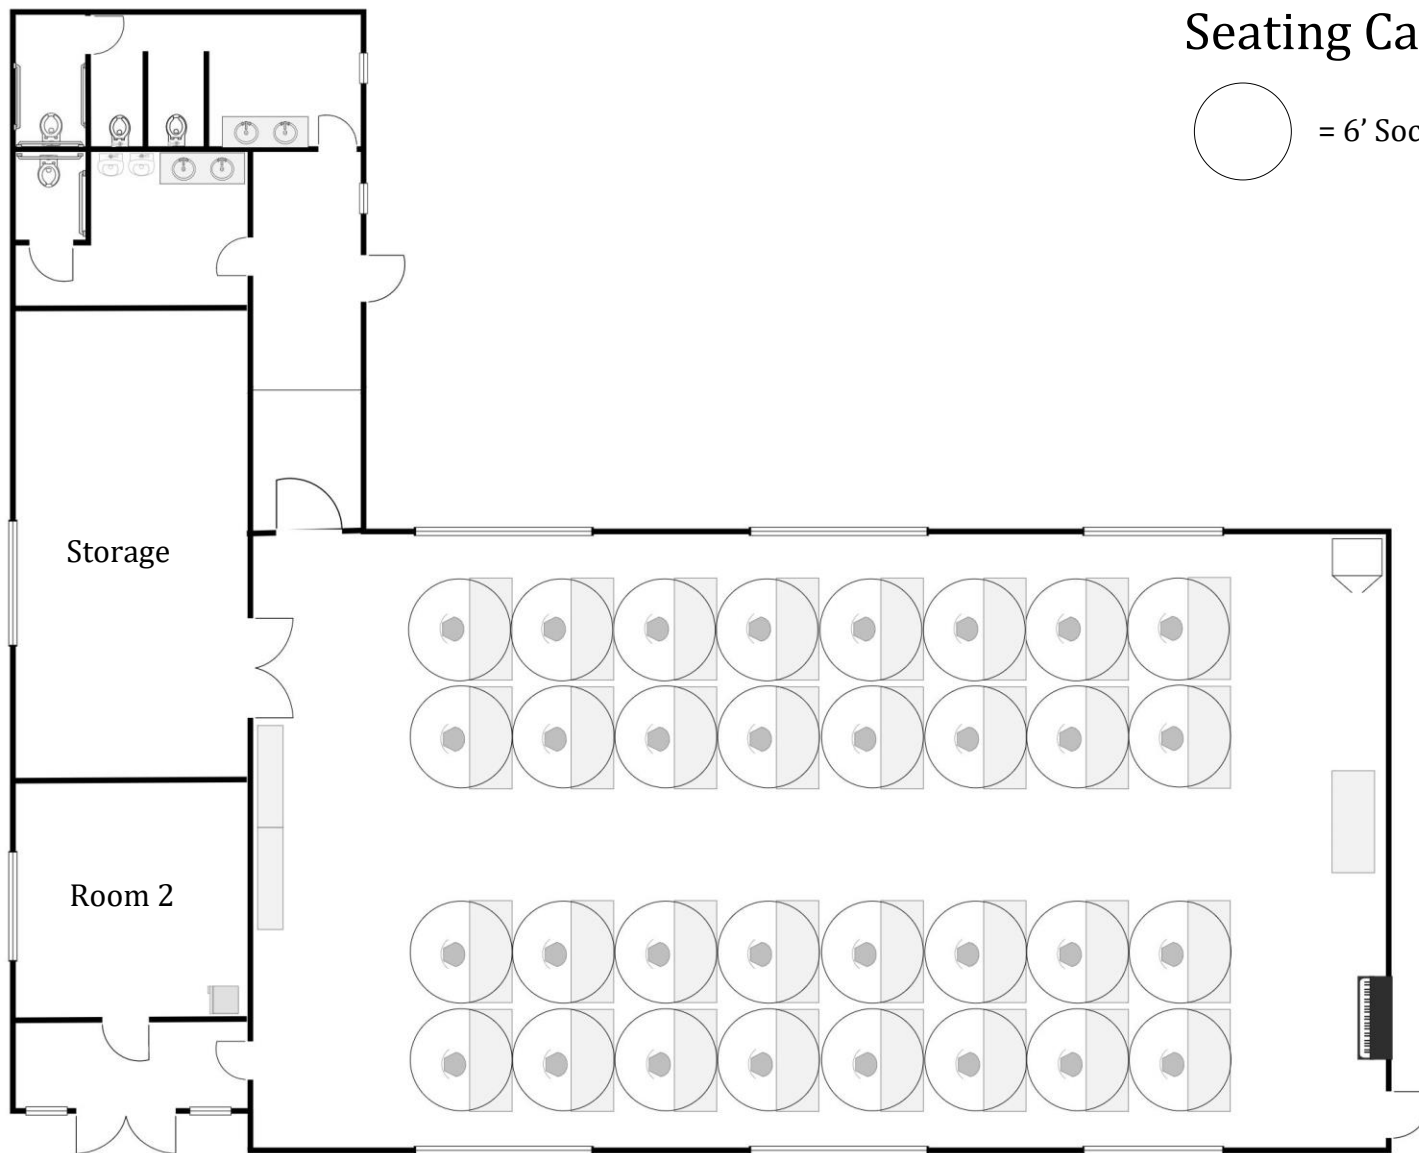

Seating Capacity: 32

 = 6' Social Distancing

Thank you for abiding by this updated room capacity.

For your safety appropriate face coverings are required in conference rooms..

UNIVERSITY OF GEORGIA  
EXTENSION