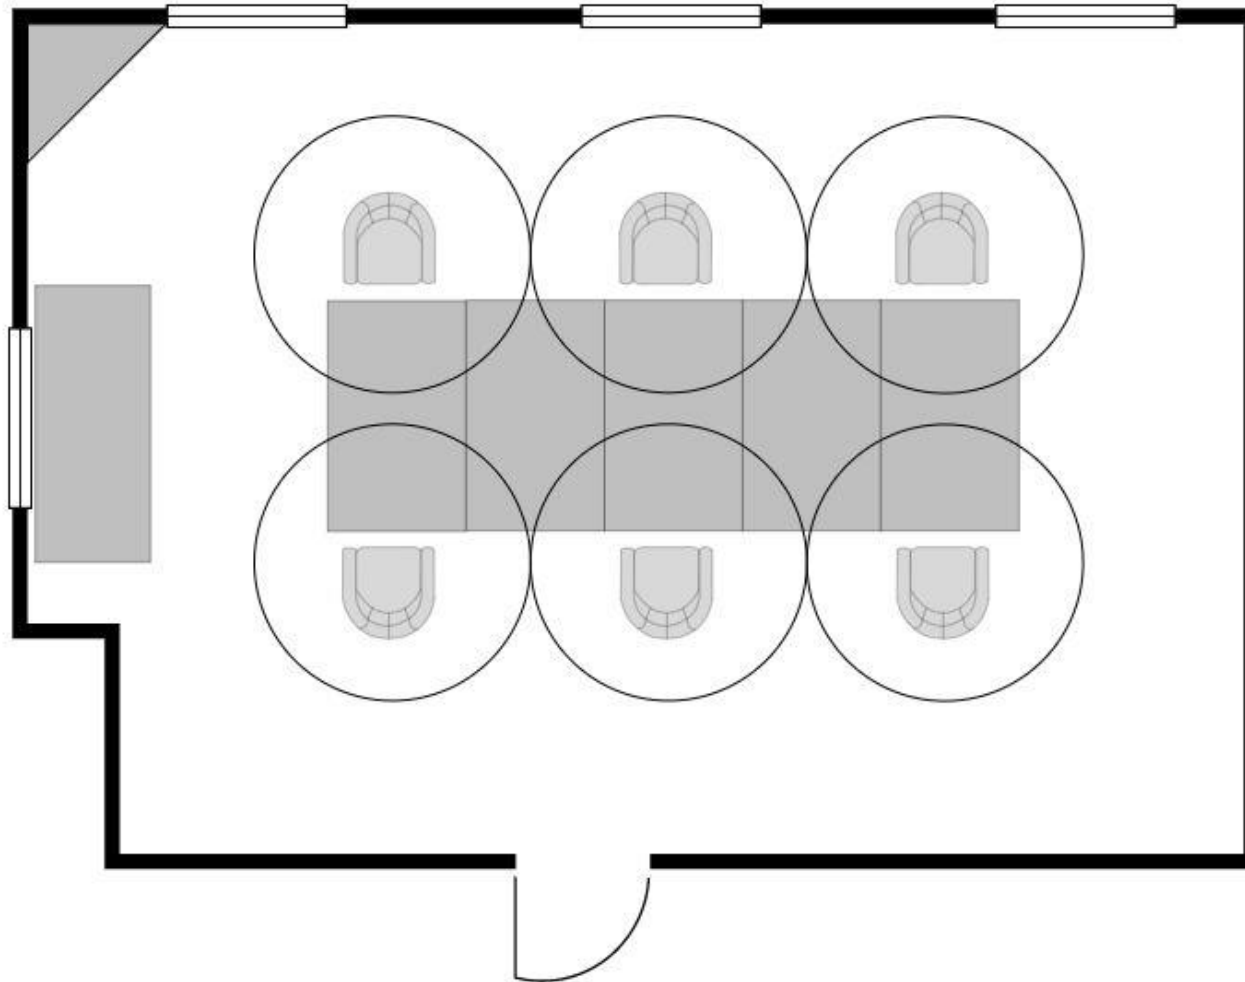

Seating Capacity: 6

 = 6' Social Distancing

Thank you for abiding by this updated room capacity.

For your safety appropriate face coverings are required in conference rooms.

UNIVERSITY OF GEORGIA  
EXTENSION