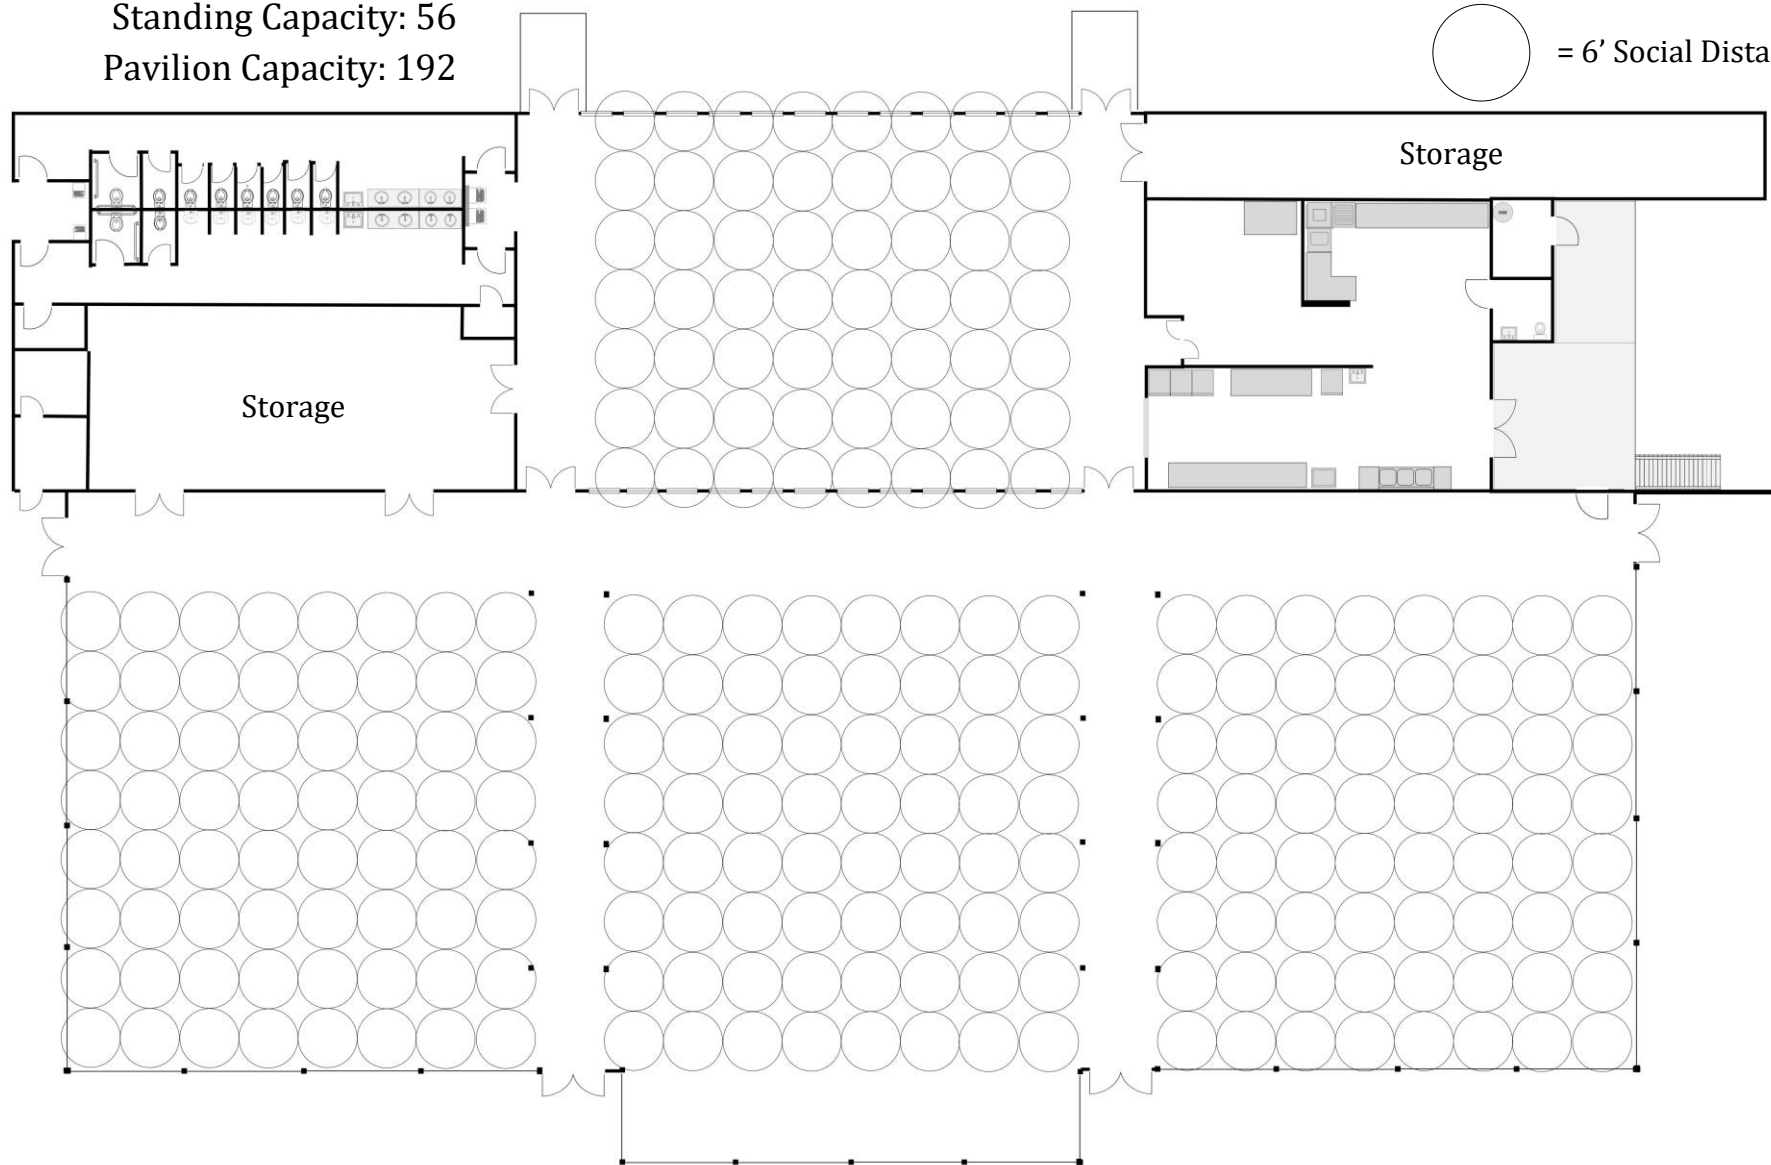

Standing Capacity: 56
Pavilion Capacity: 192

 = 6' Social Distancing

Thank you for abiding by this updated room capacity.

For your safety appropriate face coverings are required in conference rooms.