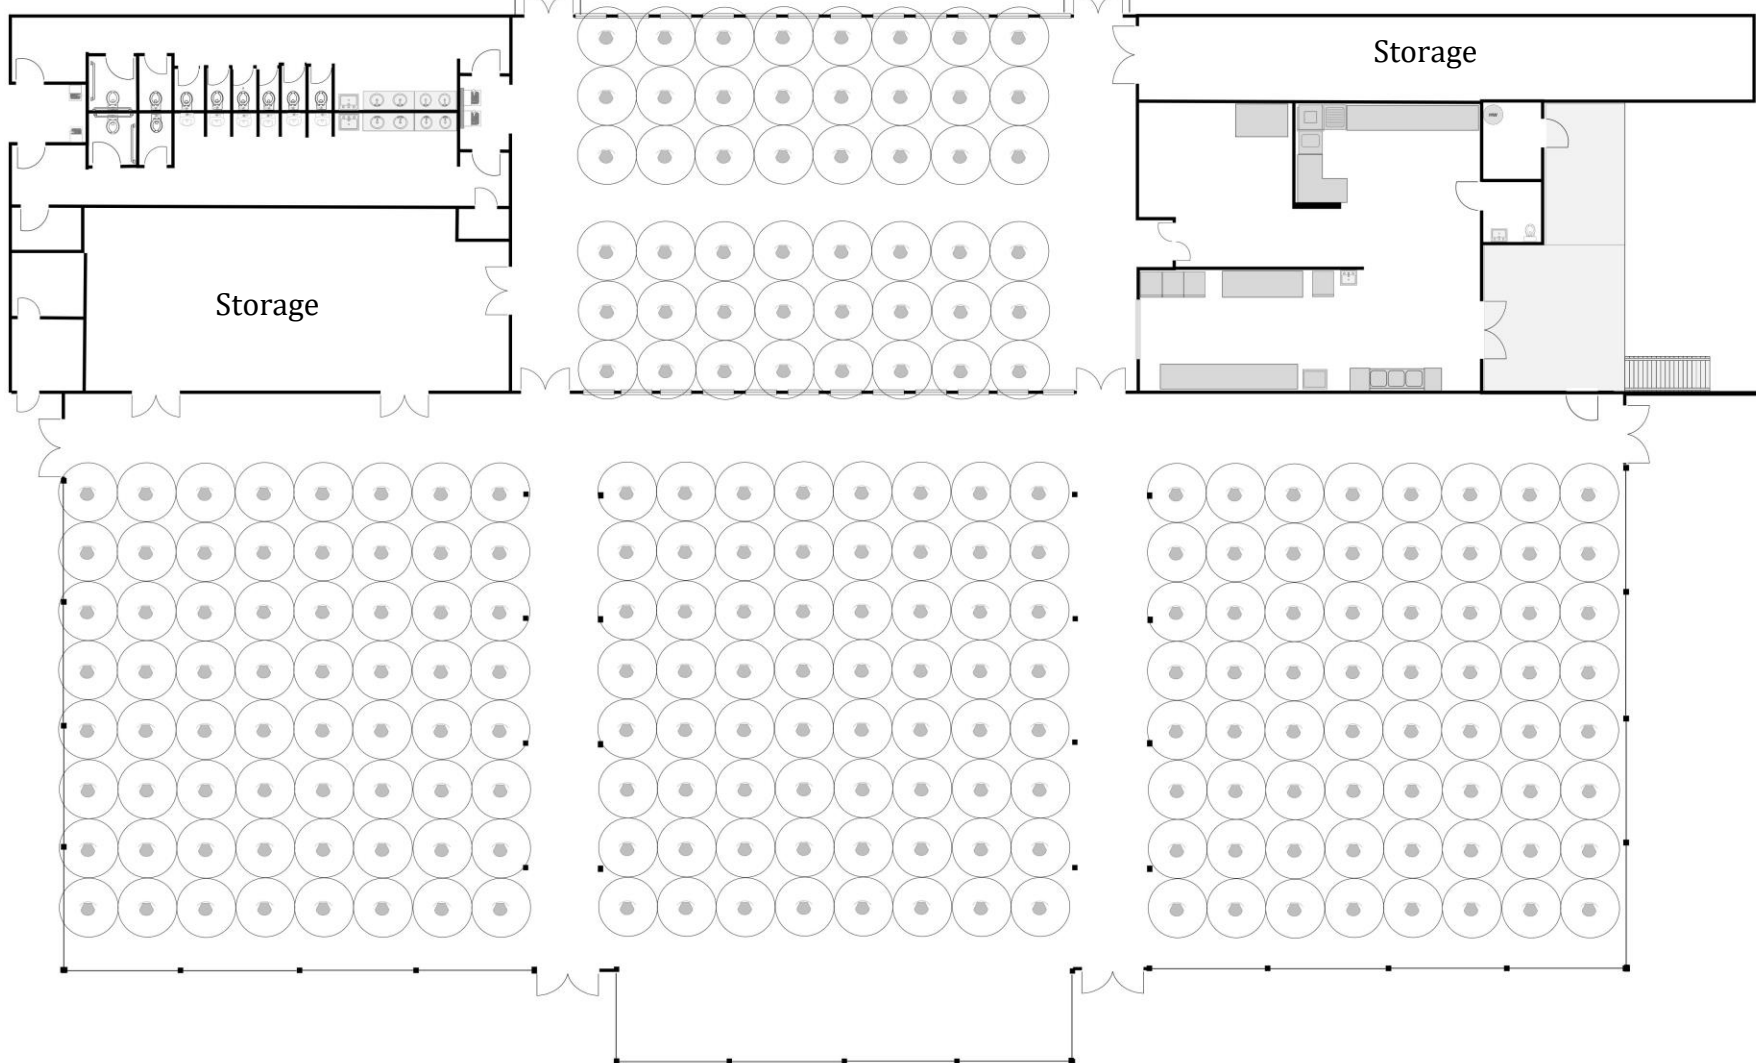

Classroom Capacity: 54  
Pavilion Capacity: 192

 = 6' Social Distancing

Thank you for abiding by this updated room capacity.

For your safety appropriate face coverings are required in conference rooms.