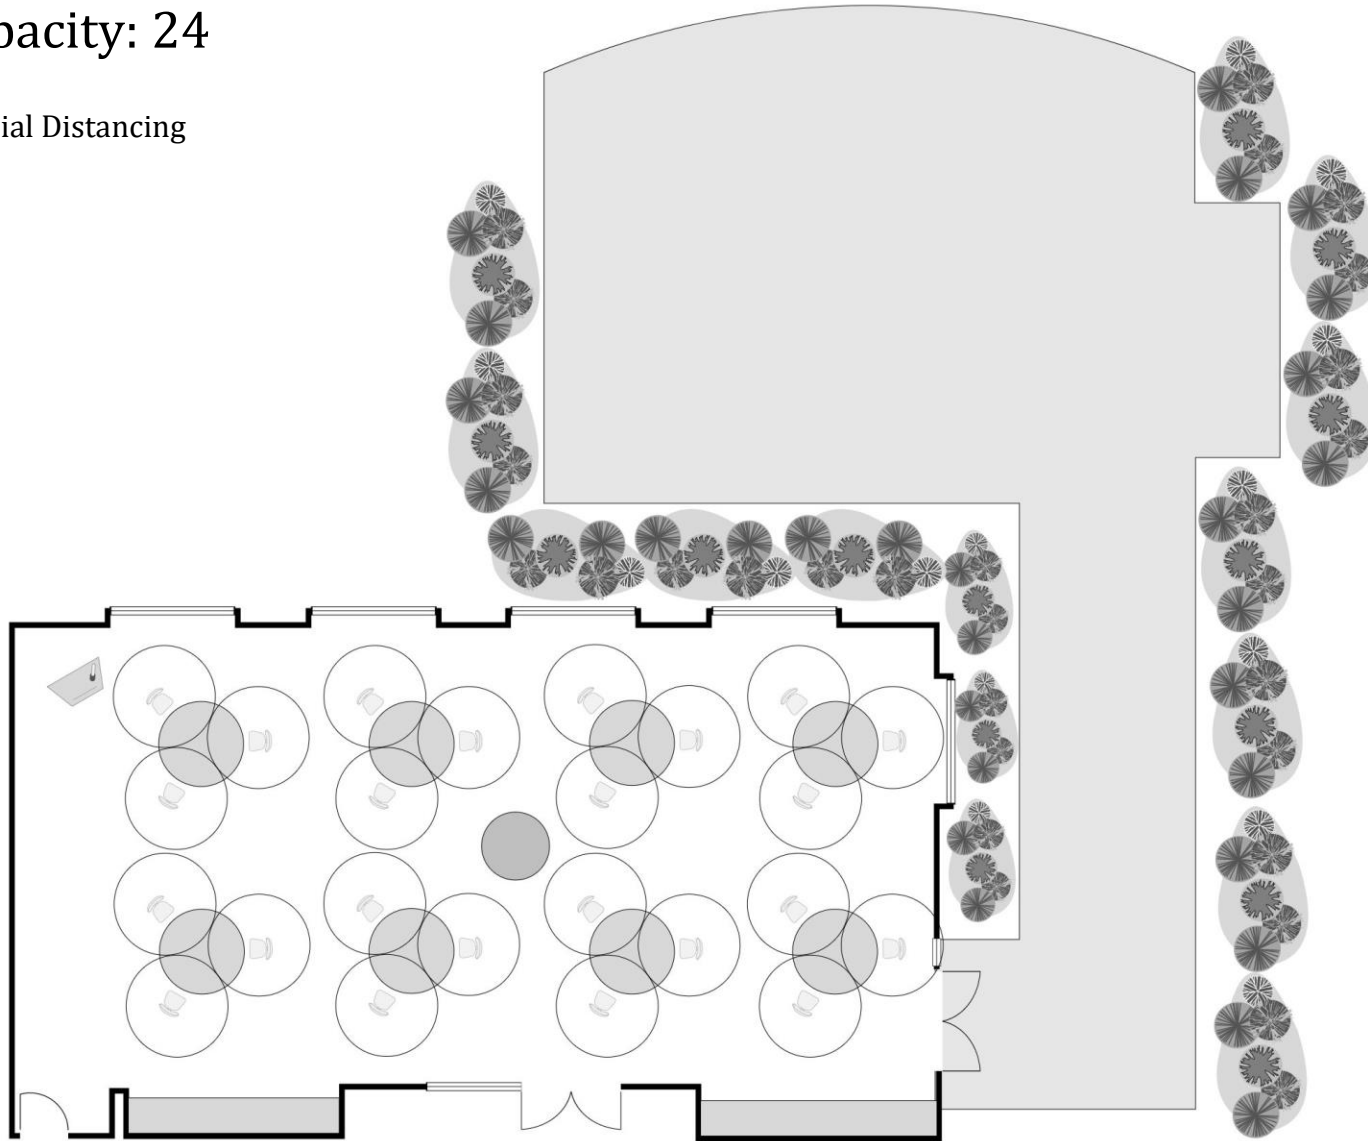

Seating Capacity: 24

 = 6' Social Distancing

Thank you for abiding by this updated room capacity.

For your safety appropriate face coverings are required in conference rooms.

UNIVERSITY OF GEORGIA
EXTENSION