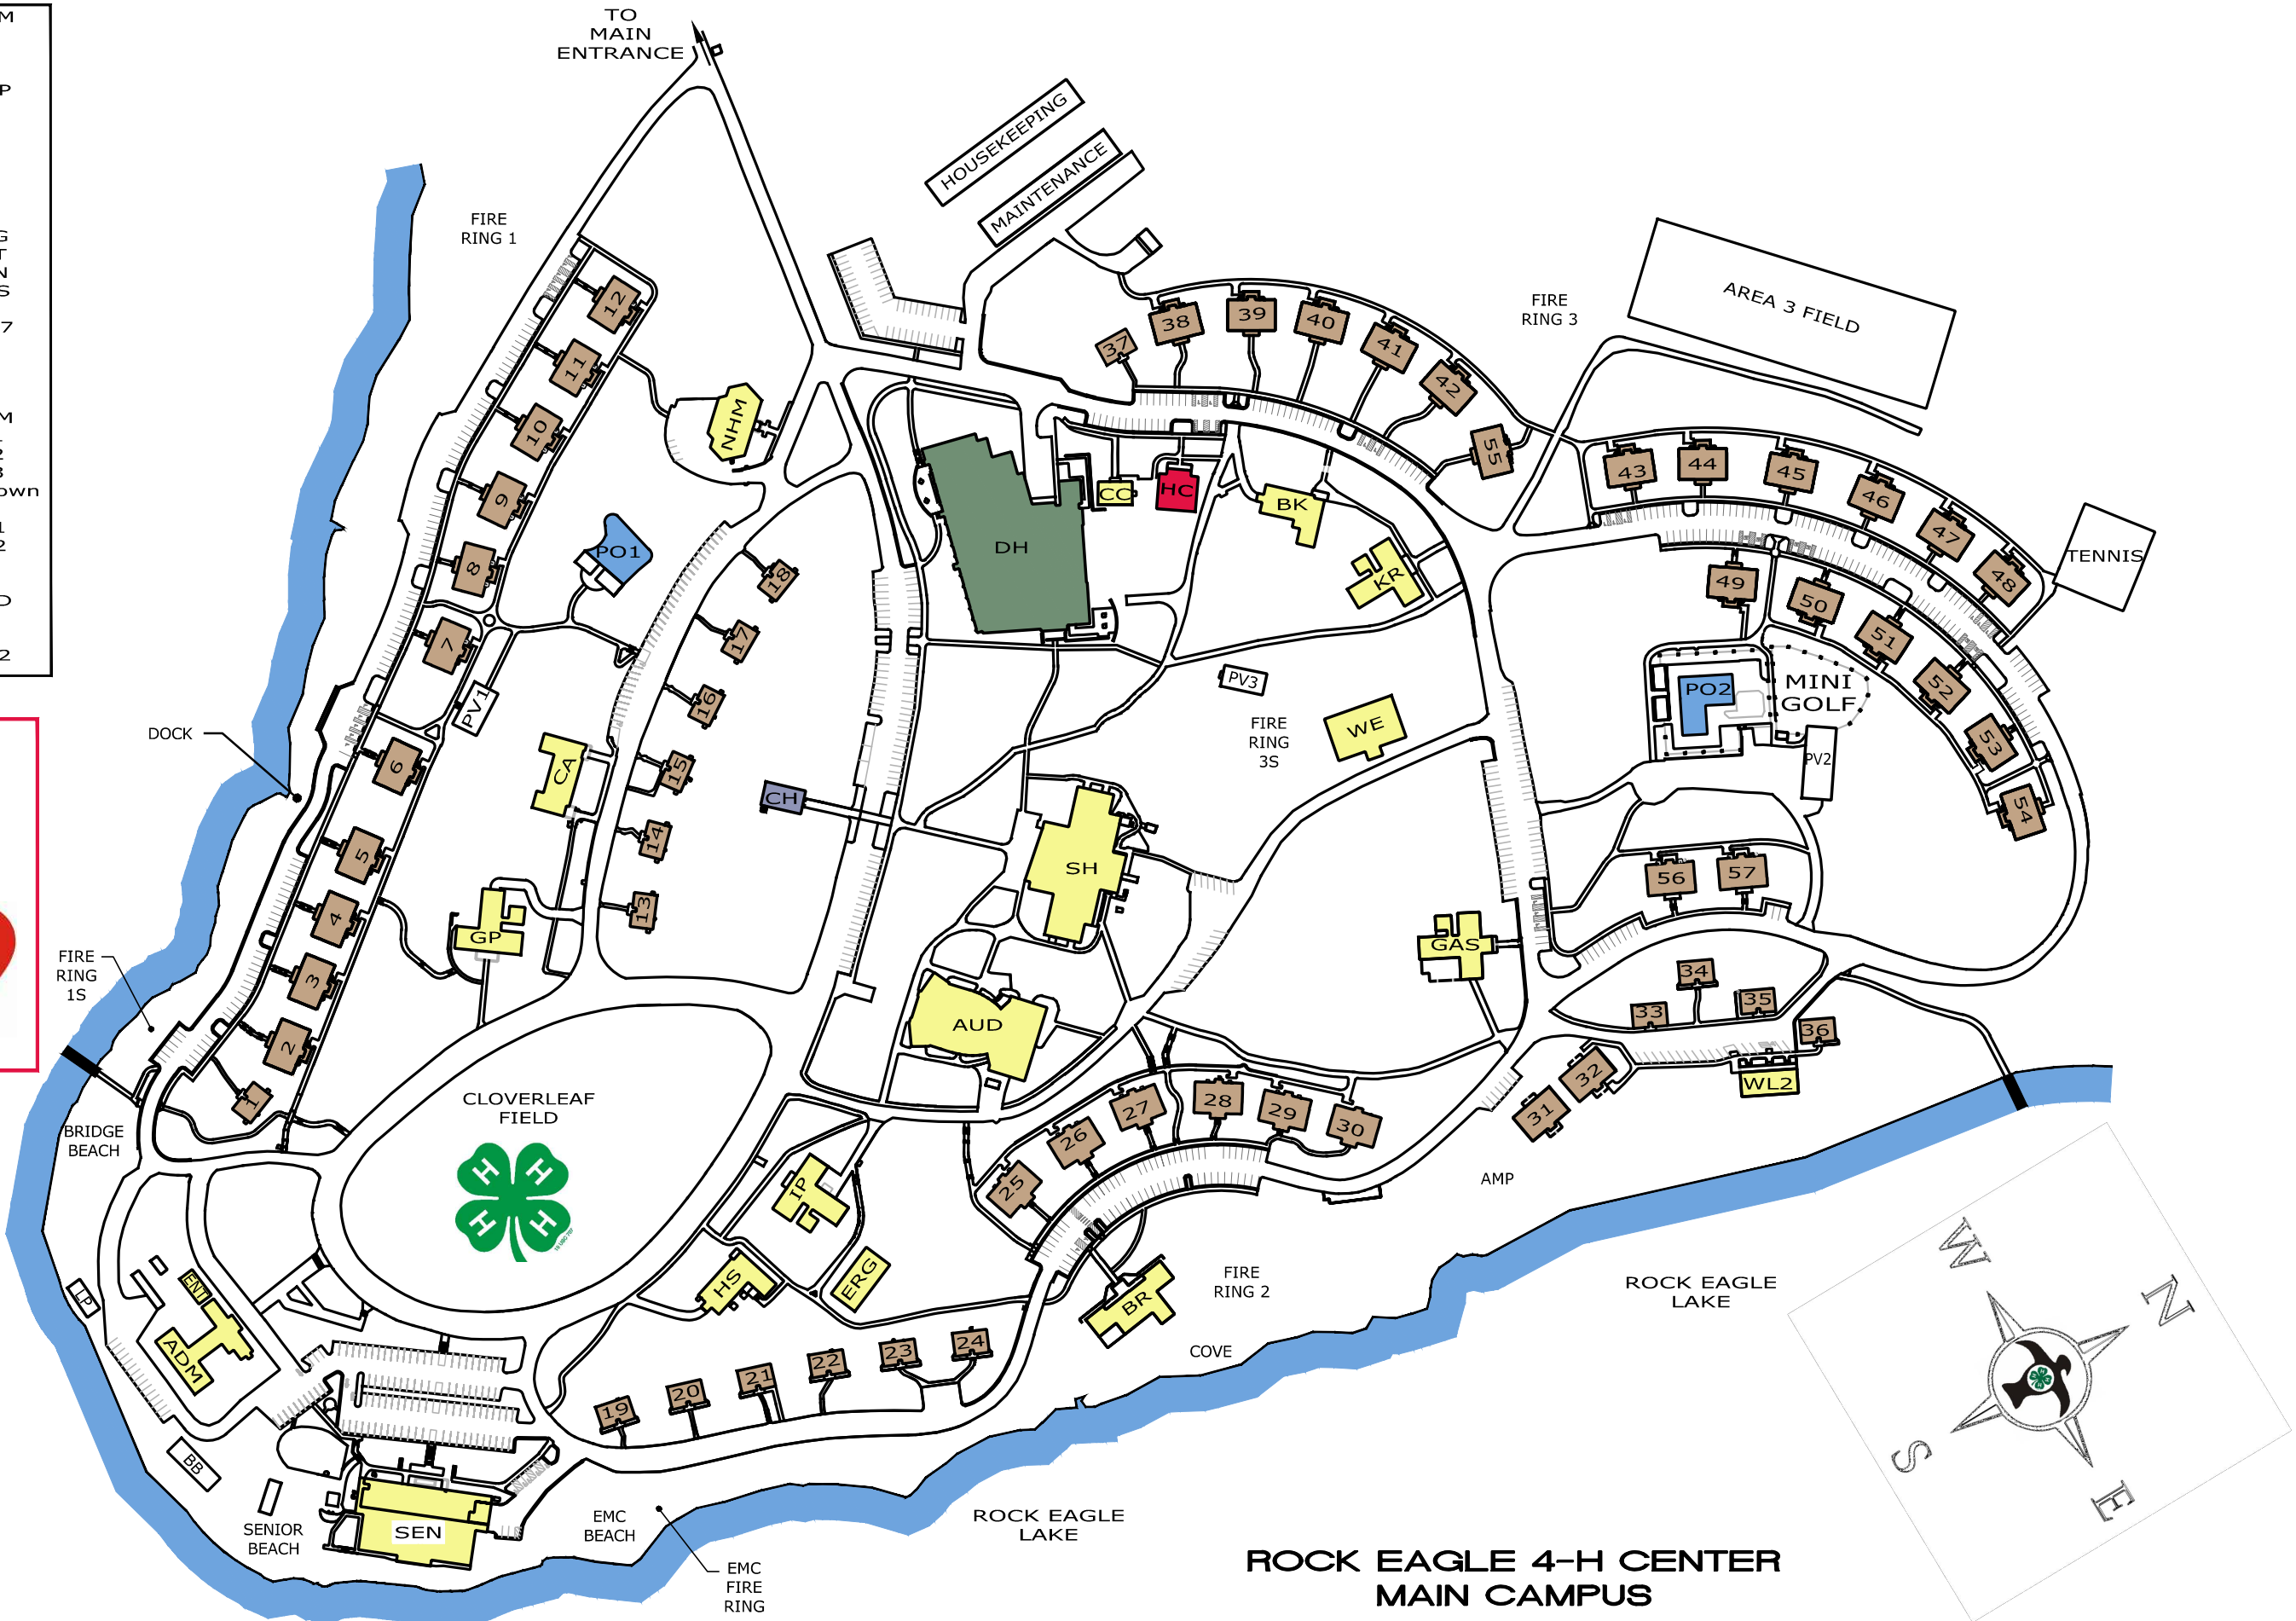

Administrative offices	ADM
Information Center	
4-H camp Office	
Environmental Ed.	
Amphitheater	AMP
Bankers	BK
Barkuloo-Rich	BR
Basketball Court	BB
Callaway	CA
Chapel	CH
Coca-Cola Cottage	CC
Dining Hall	DH
ER Gay	ERG
Entomology	ENT
EMC/Senior Pavilion	SEN
Gas Building	GAS
Georgia Power	GP
Guest Cottages #ed	1-57
Hastings	HS
Health Cottage	HC
International Paper	IP
Krannert	KR
Natural History Museum	NHM
Pavilion - Area 1	PV1
Pavilion - Pool 2	PV2
Pavilion - Area 3	PV3
Pavilion - Area 4	Not Shown
Pavilion - Lakeside	LP
Pool 1	PO1
Pool 2	PO2
Sutton Hall	SH
Gift Shop	
Talmadge Auditorium	AUD
Wildlife Ecology Building	WE
Woodruff Lake Labs	WL2
Aquatic 2	

AED
LOCATIONS

AED Locations

- Administrative Office
- Dining Hall
- Georgia Power
- Guard House
- Health Cottage

**ROCK EAGLE 4-H CENTER
MAIN CAMPUS**