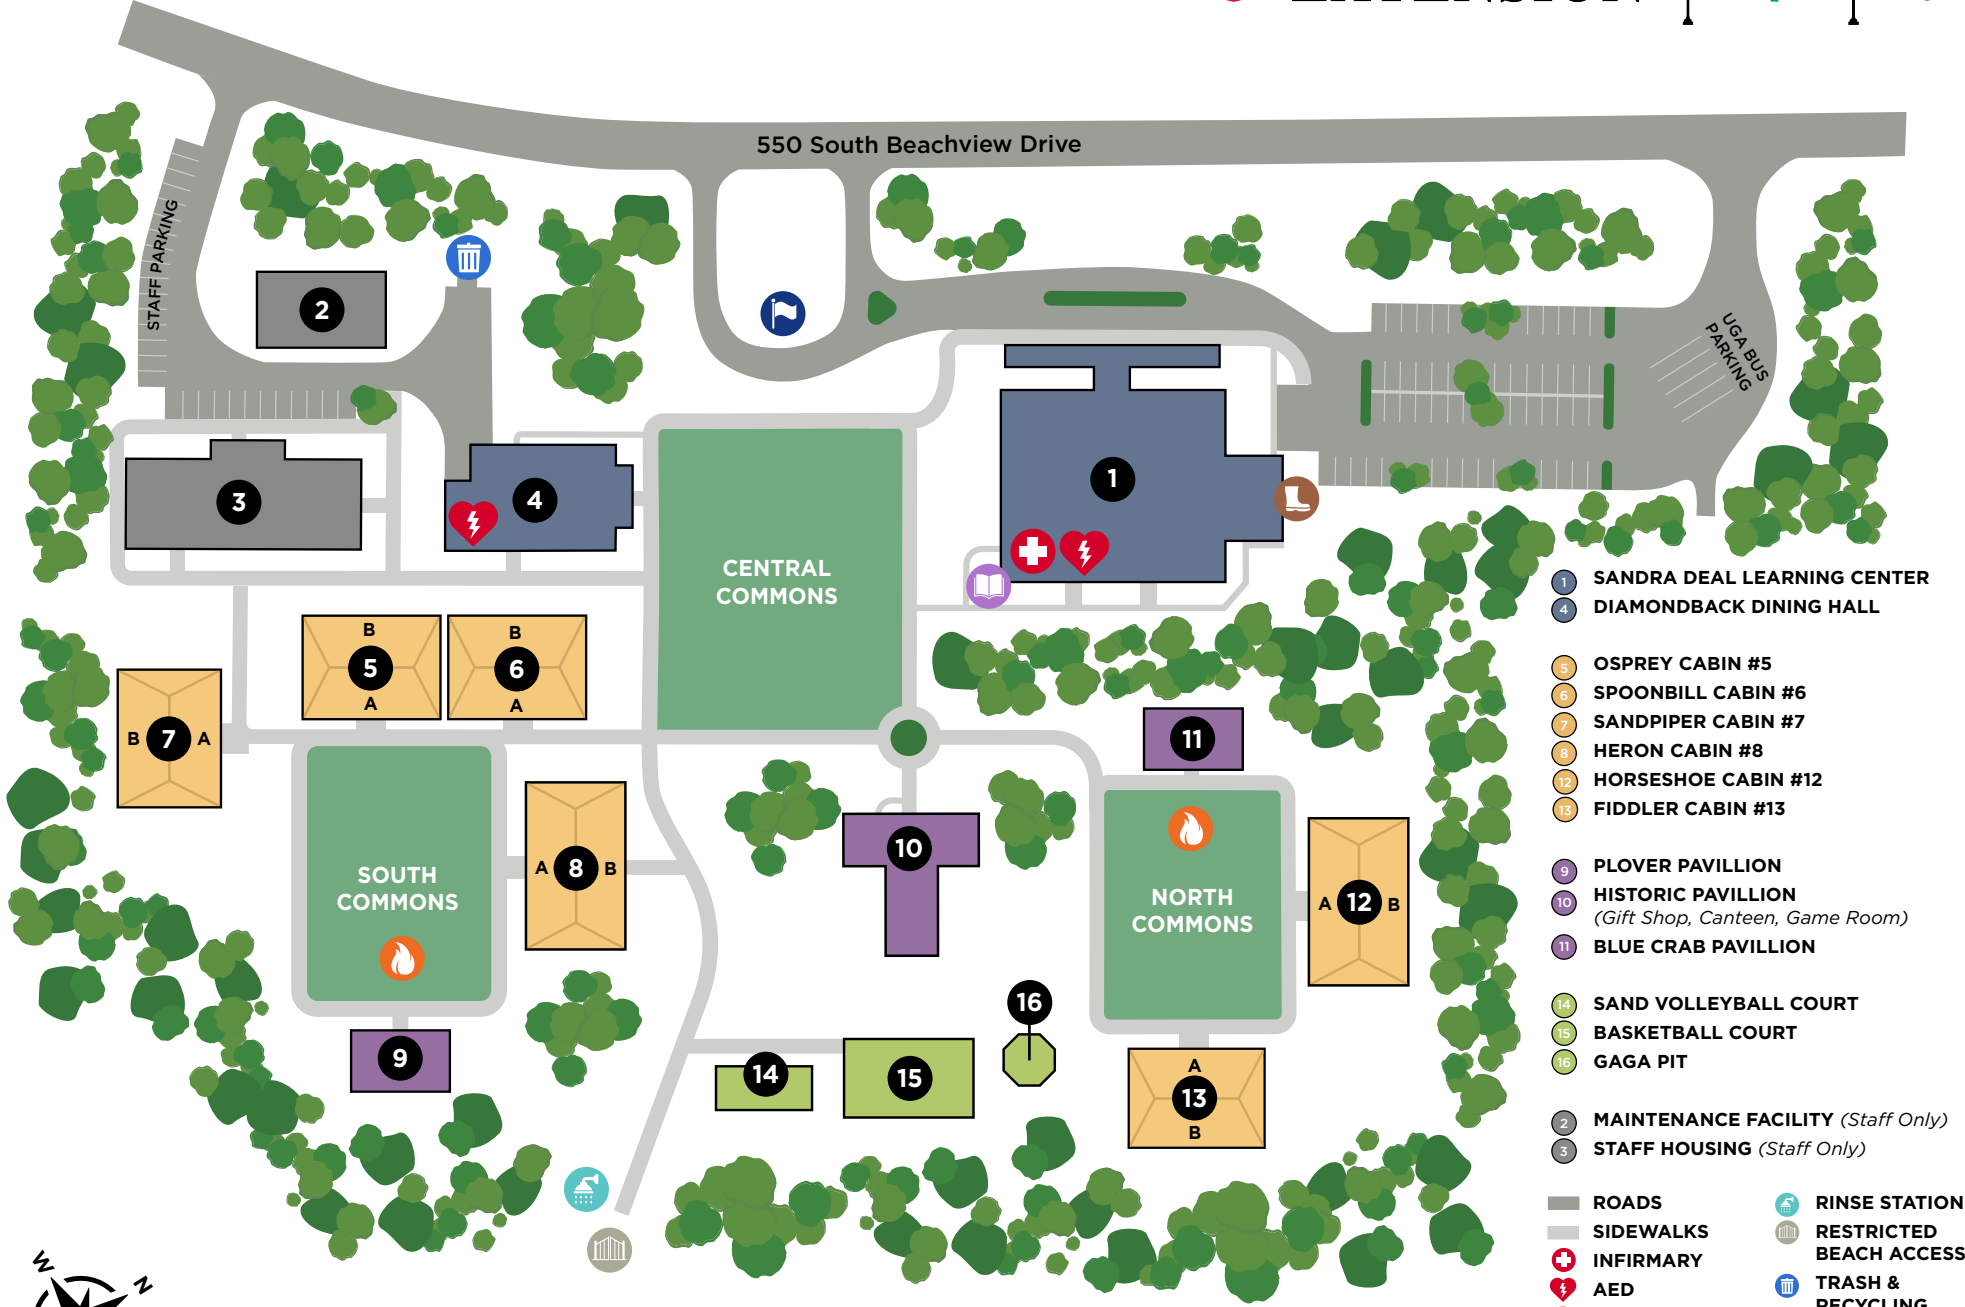

550 South Beachview Drive

- 1 SANDRA DEAL LEARNING CENTER
- 4 DIAMONDBACK DINING HALL
- 5 OSPREY CABIN #5
- 6 SPOONBILL CABIN #6
- 7 SANDPIPER CABIN #7
- 8 HERON CABIN #8
- 12 HORSESHOE CABIN #12
- 13 FIDDLER CABIN #13
- 9 PLOVER PAVILLION
- 10 HISTORIC PAVILLION
(Gift Shop, Canteen, Game Room)
- 11 BLUE CRAB PAVILLION
- 14 SAND VOLLEYBALL COURT
- 15 BASKETBALL COURT
- 16 GAGA PIT
- 2 MAINTENANCE FACILITY *(Staff Only)*
- 3 STAFF HOUSING *(Staff Only)*
- ROADS
- SIDEWALKS
- INFIRMARY
- AED
- FIRE PITS
- FLAG POLE
- RINSE STATION
- RESTRICTED BEACH ACCESS
- TRASH & RECYCLING
- BOOT WALL
- LITTLE FREE LIBRARY