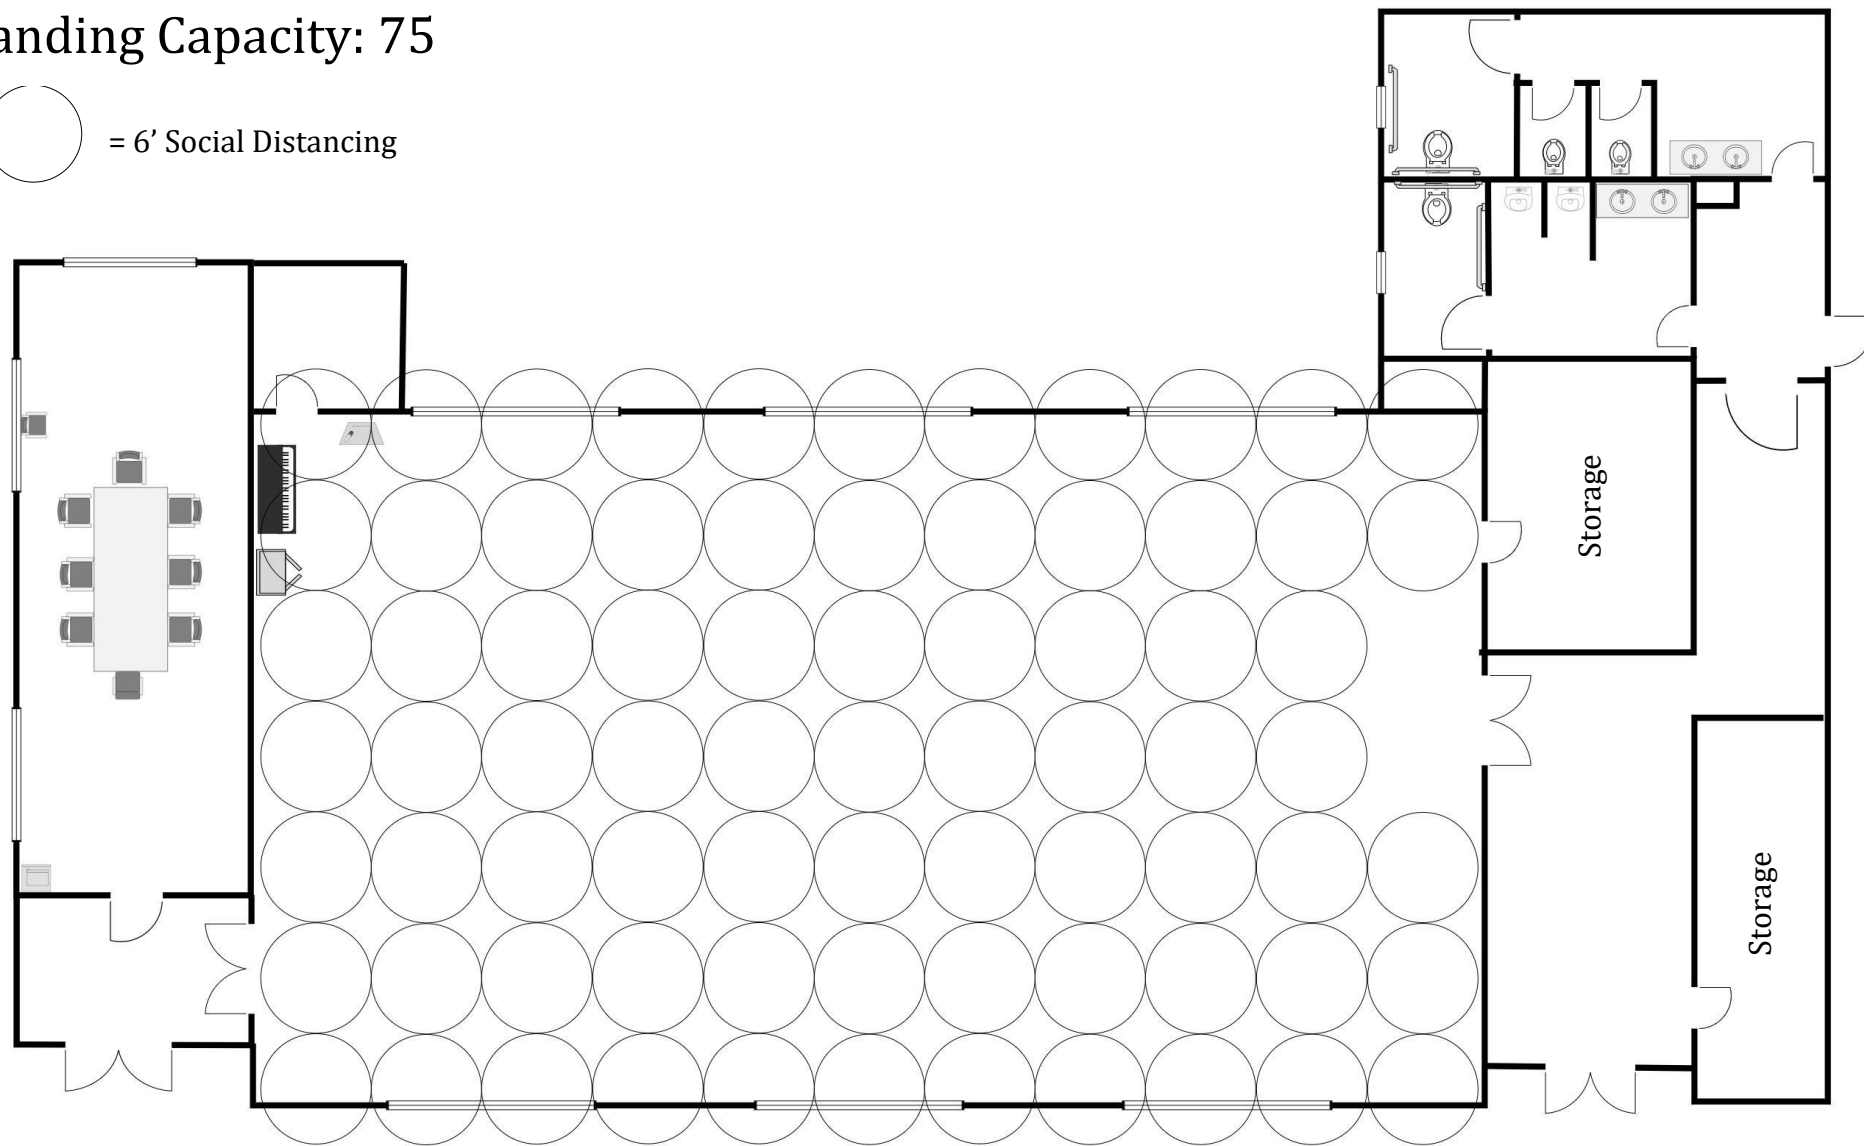

Standing Capacity: 75

 = 6' Social Distancing

Thank you for abiding by this updated room capacity.

For your safety appropriate face coverings are required in conference rooms.

UNIVERSITY OF GEORGIA  
EXTENSION