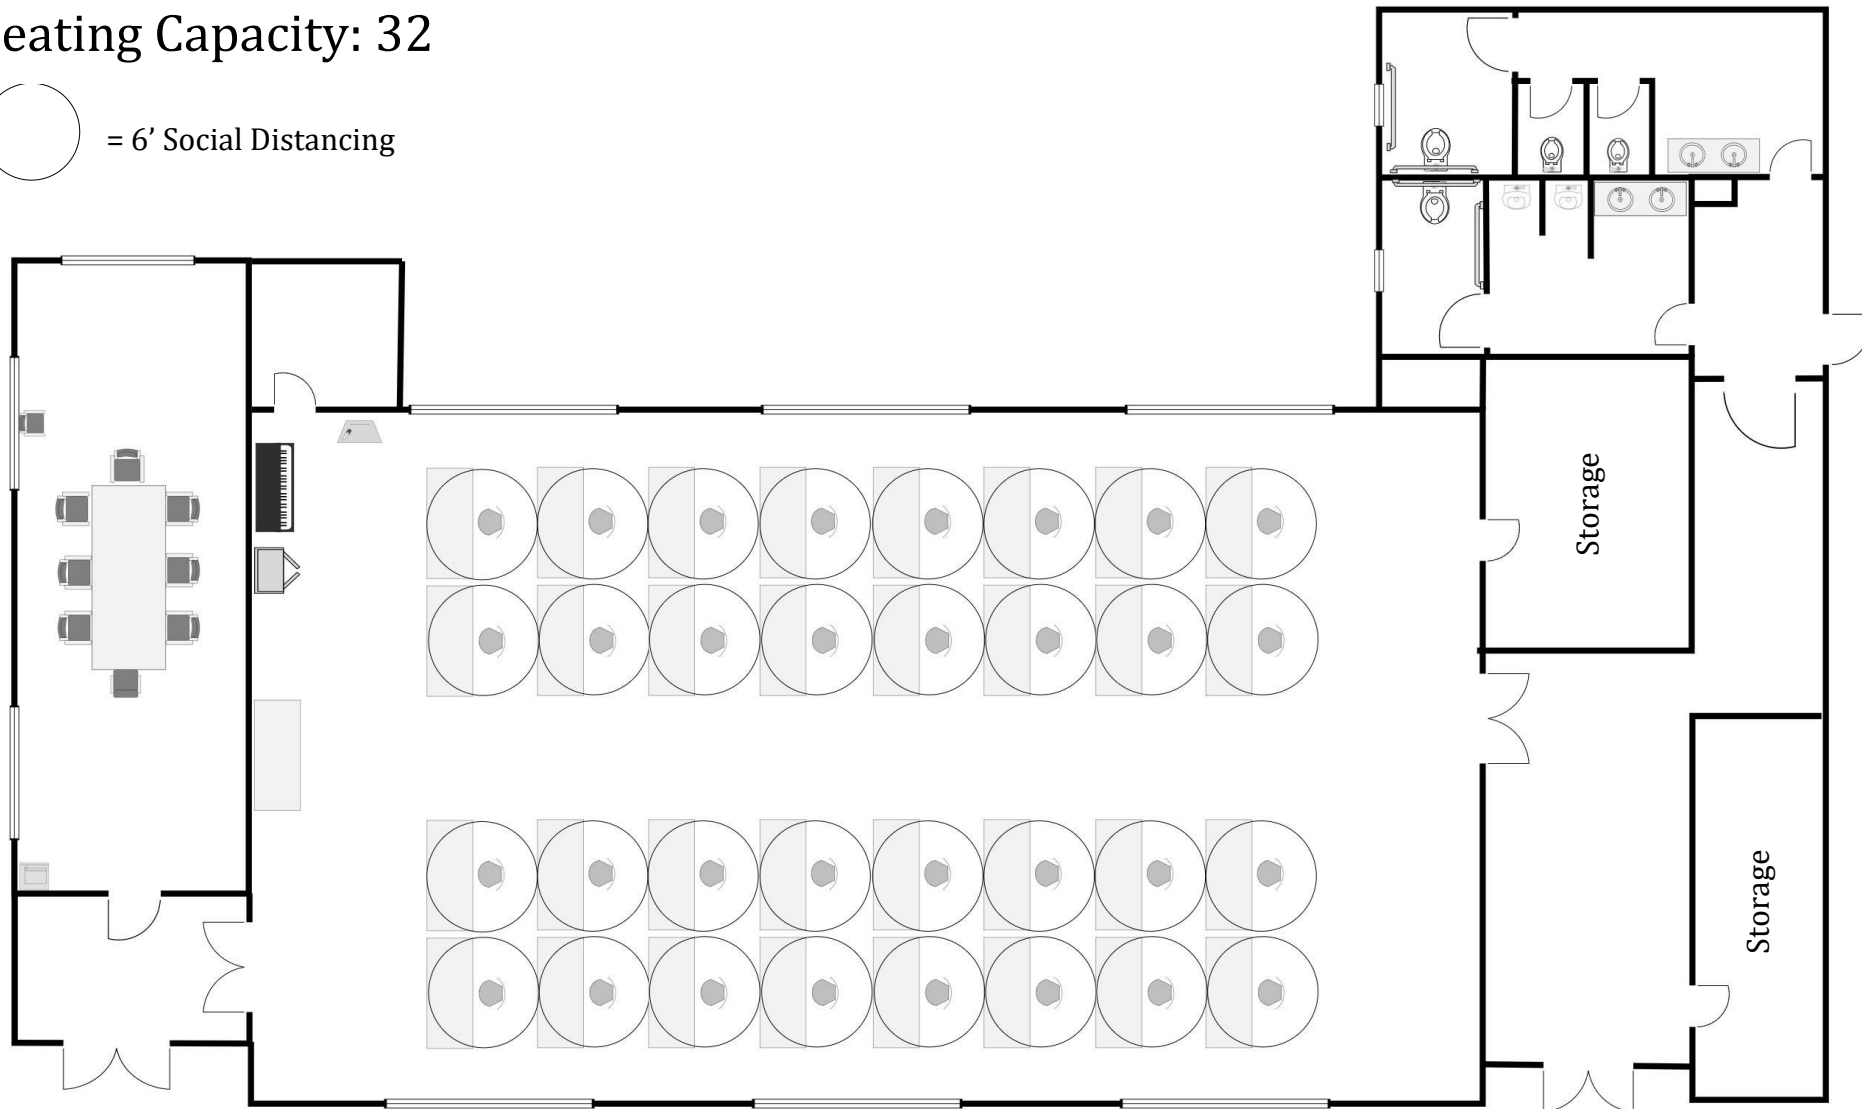

Seating Capacity: 32

 = 6' Social Distancing

Thank you for abiding by this updated room capacity.

For your safety appropriate face coverings are required in conference rooms.