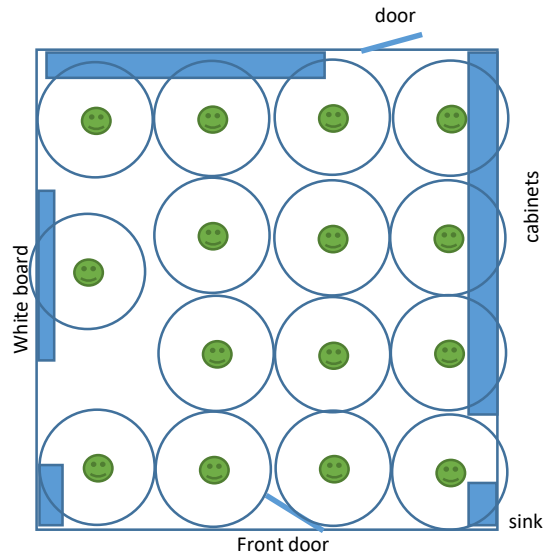

Wahsega 4-H Center: COVID-19 Room Capacities

Each bubble is 6' radius around one person for social distancing.
For your safety face coverings are required inside buildings.
Thank you for abiding by this updated room capacity.

Bat Cave Classroom (25' x 23')
14 guests and 1 instructor = 15 people

Bat Cave Classroom (25' x 23') WITH TABLES
13 guests and 1 instructor = 14 people

UNIVERSITY OF GEORGIA
EXTENSION
Wahsega 4-H Center