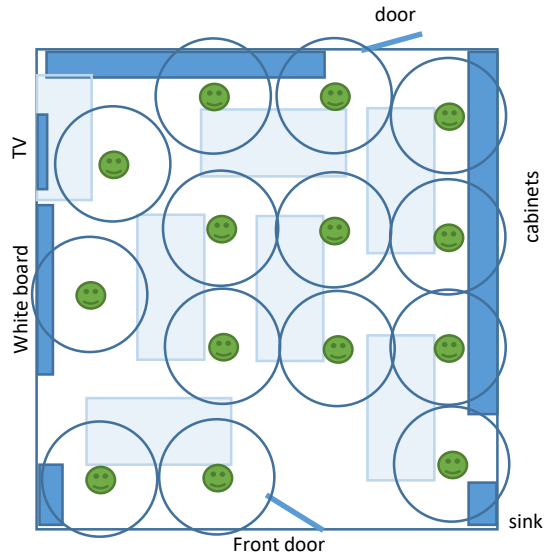

Wahsega 4-H Center: COVID-19 Room Capacities

Each bubble is 6' radius around one person for social distancing.
For your safety face coverings are required inside buildings.
Thank you for abiding by this updated room capacity.

Bat Cave Classroom (25' x 23')
14 guests and 1 instructor = 15 people

Bat Cave Classroom (25' x 23') WITH TABLES
13 guests and 1 instructor = 14 people

UNIVERSITY OF GEORGIA
EXTENSION
Wahsega 4-H Center