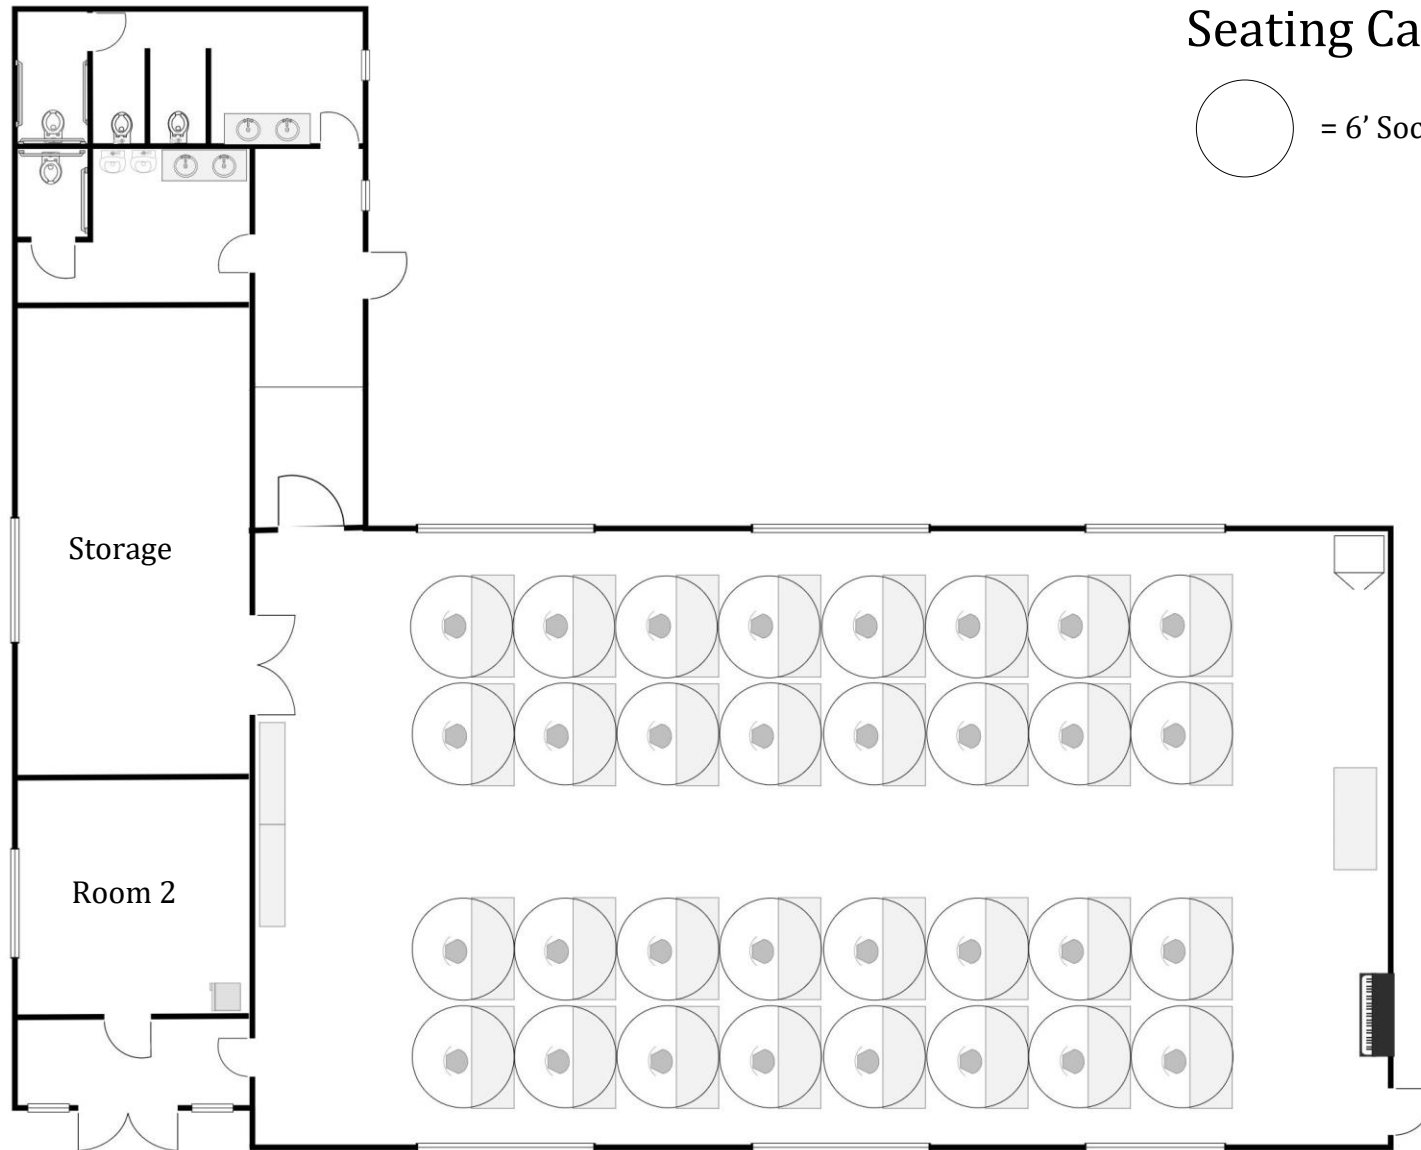

Seating Capacity: 32

 = 6' Social Distancing

Thank you for abiding by this updated room capacity.

For your safety appropriate face coverings are required in conference rooms..

UNIVERSITY OF GEORGIA
EXTENSION