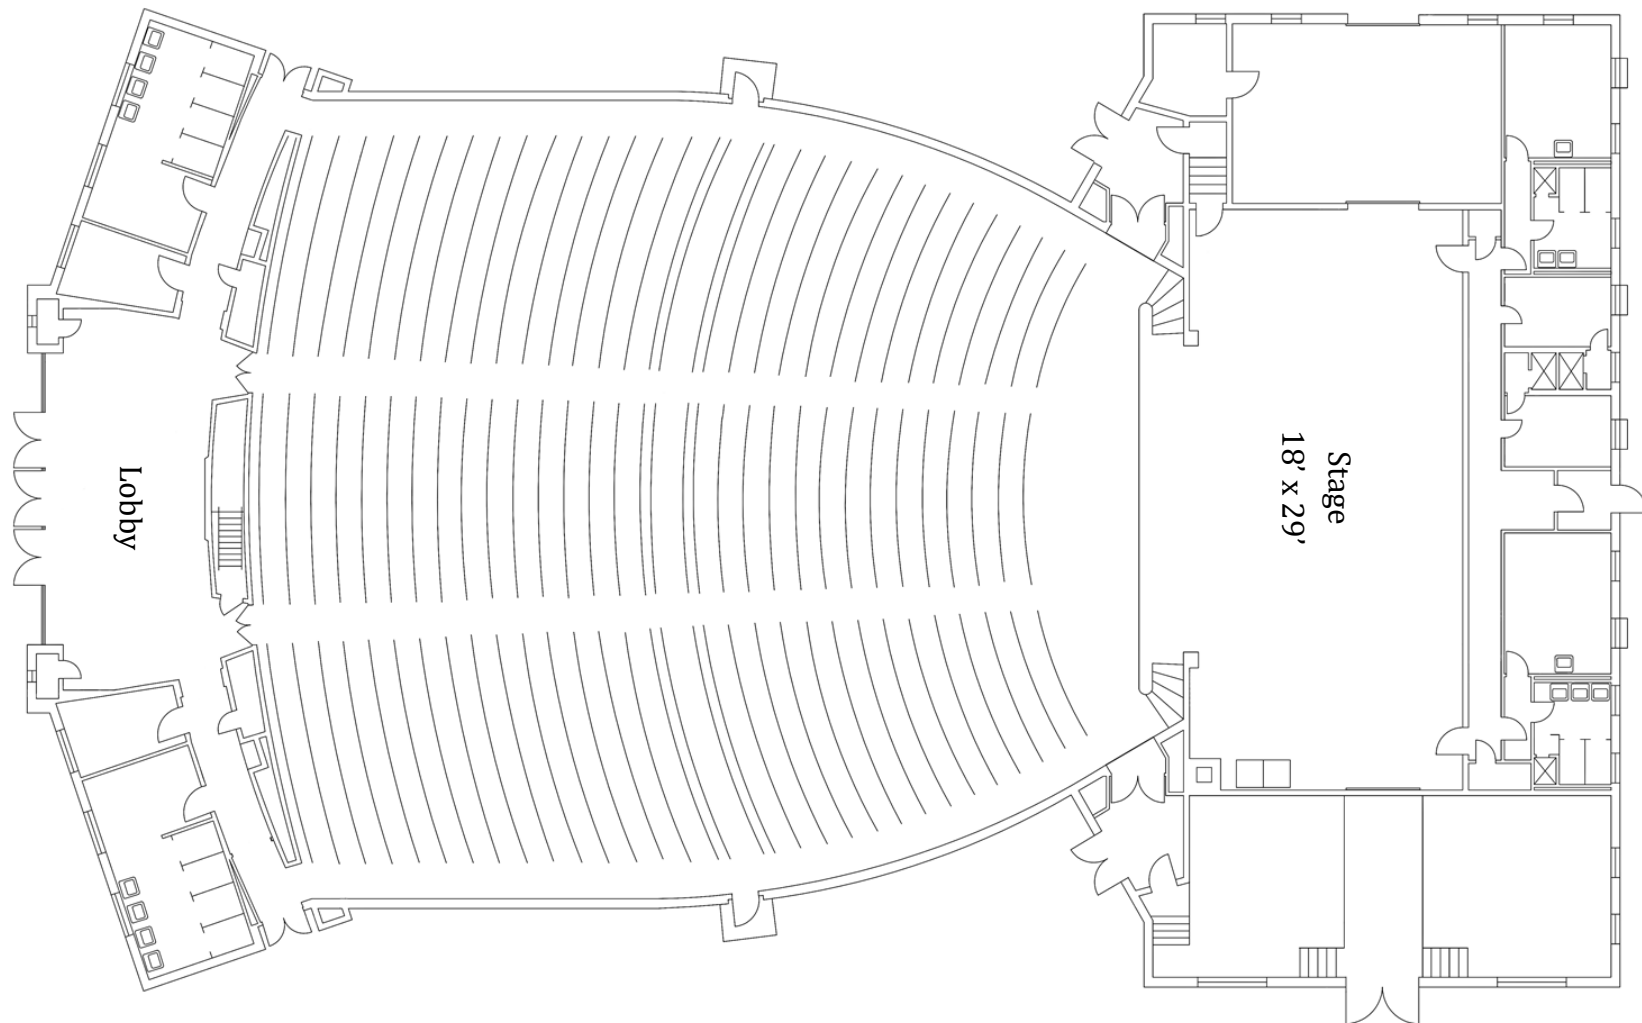

Seating Capacity: 1,230

LCD Projector, Speakers, and PA systems are available upon request.

Rock Eagle 4-H Center A/V Tech is required during building use.

UNIVERSITY OF GEORGIA
EXTENSION