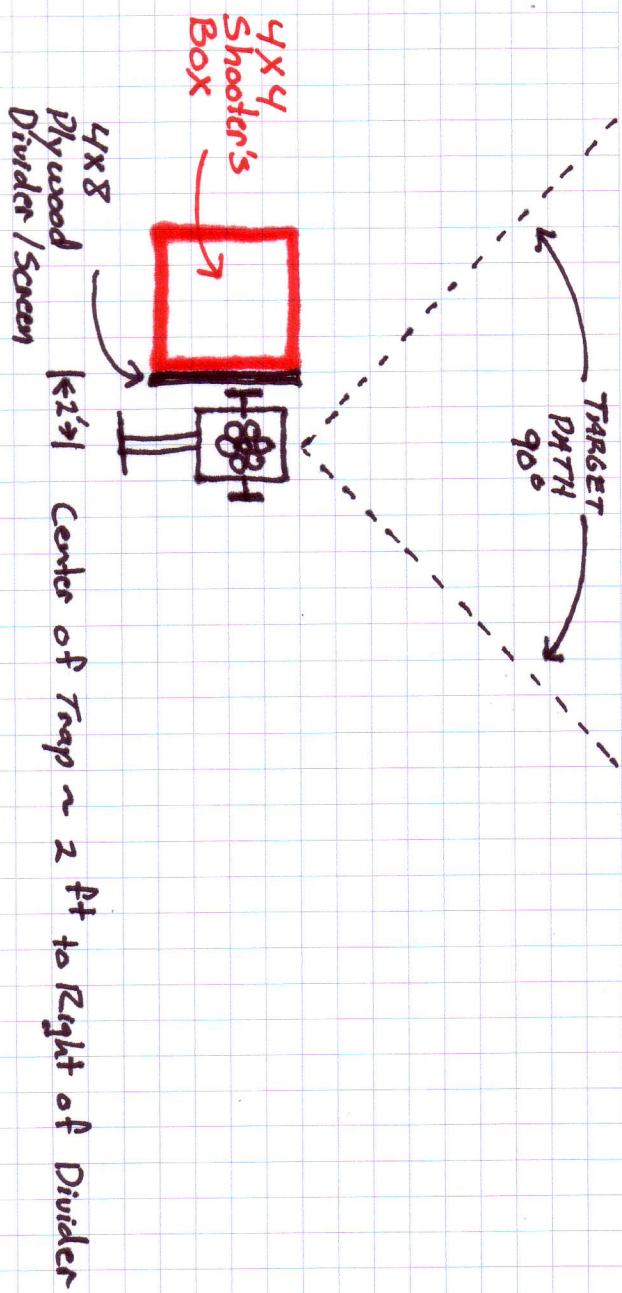

**MODIFIED TRAP RANGE SETUP**

Stations setup a minimum of 90 ft apart