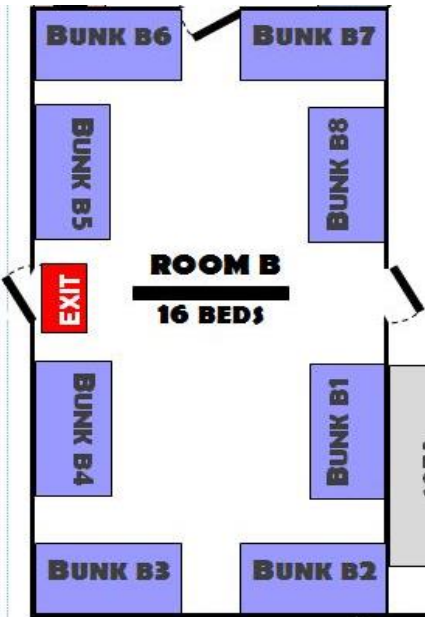

Fortson 4-H Center White House Floorplan

Sleeps 32 in Bunks & 2 in Adult Room

Fortson 4-H Center

White House Bed Assignments

Sleeps 32 in Bunks & 2 in Adult Room

Group _____ **Dates** _____

Gender: MALE OR FEMALE

Adult
Room

--	--

Room B

B1 Bottom		B1 Top	
B2 Bottom		B2 Top	
B3 Bottom		B3 Top	
B4 Bottom		B4 Top	
B5 Bottom		B5 Top	
B6 Bottom		B6 Top	
B7 Bottom		B7 Top	
B8 Bottom		B8 Top	

Room C

C1 Bottom		C1 Top	
C2 Bottom		C2 Top	
C3 Bottom		C3 Top	
C4 Bottom		C4 Top	
C5 Bottom		C5 Top	
C6 Bottom		C6 Top	
C7 Bottom		C7 Top	
C8 Bottom		C8 Top	