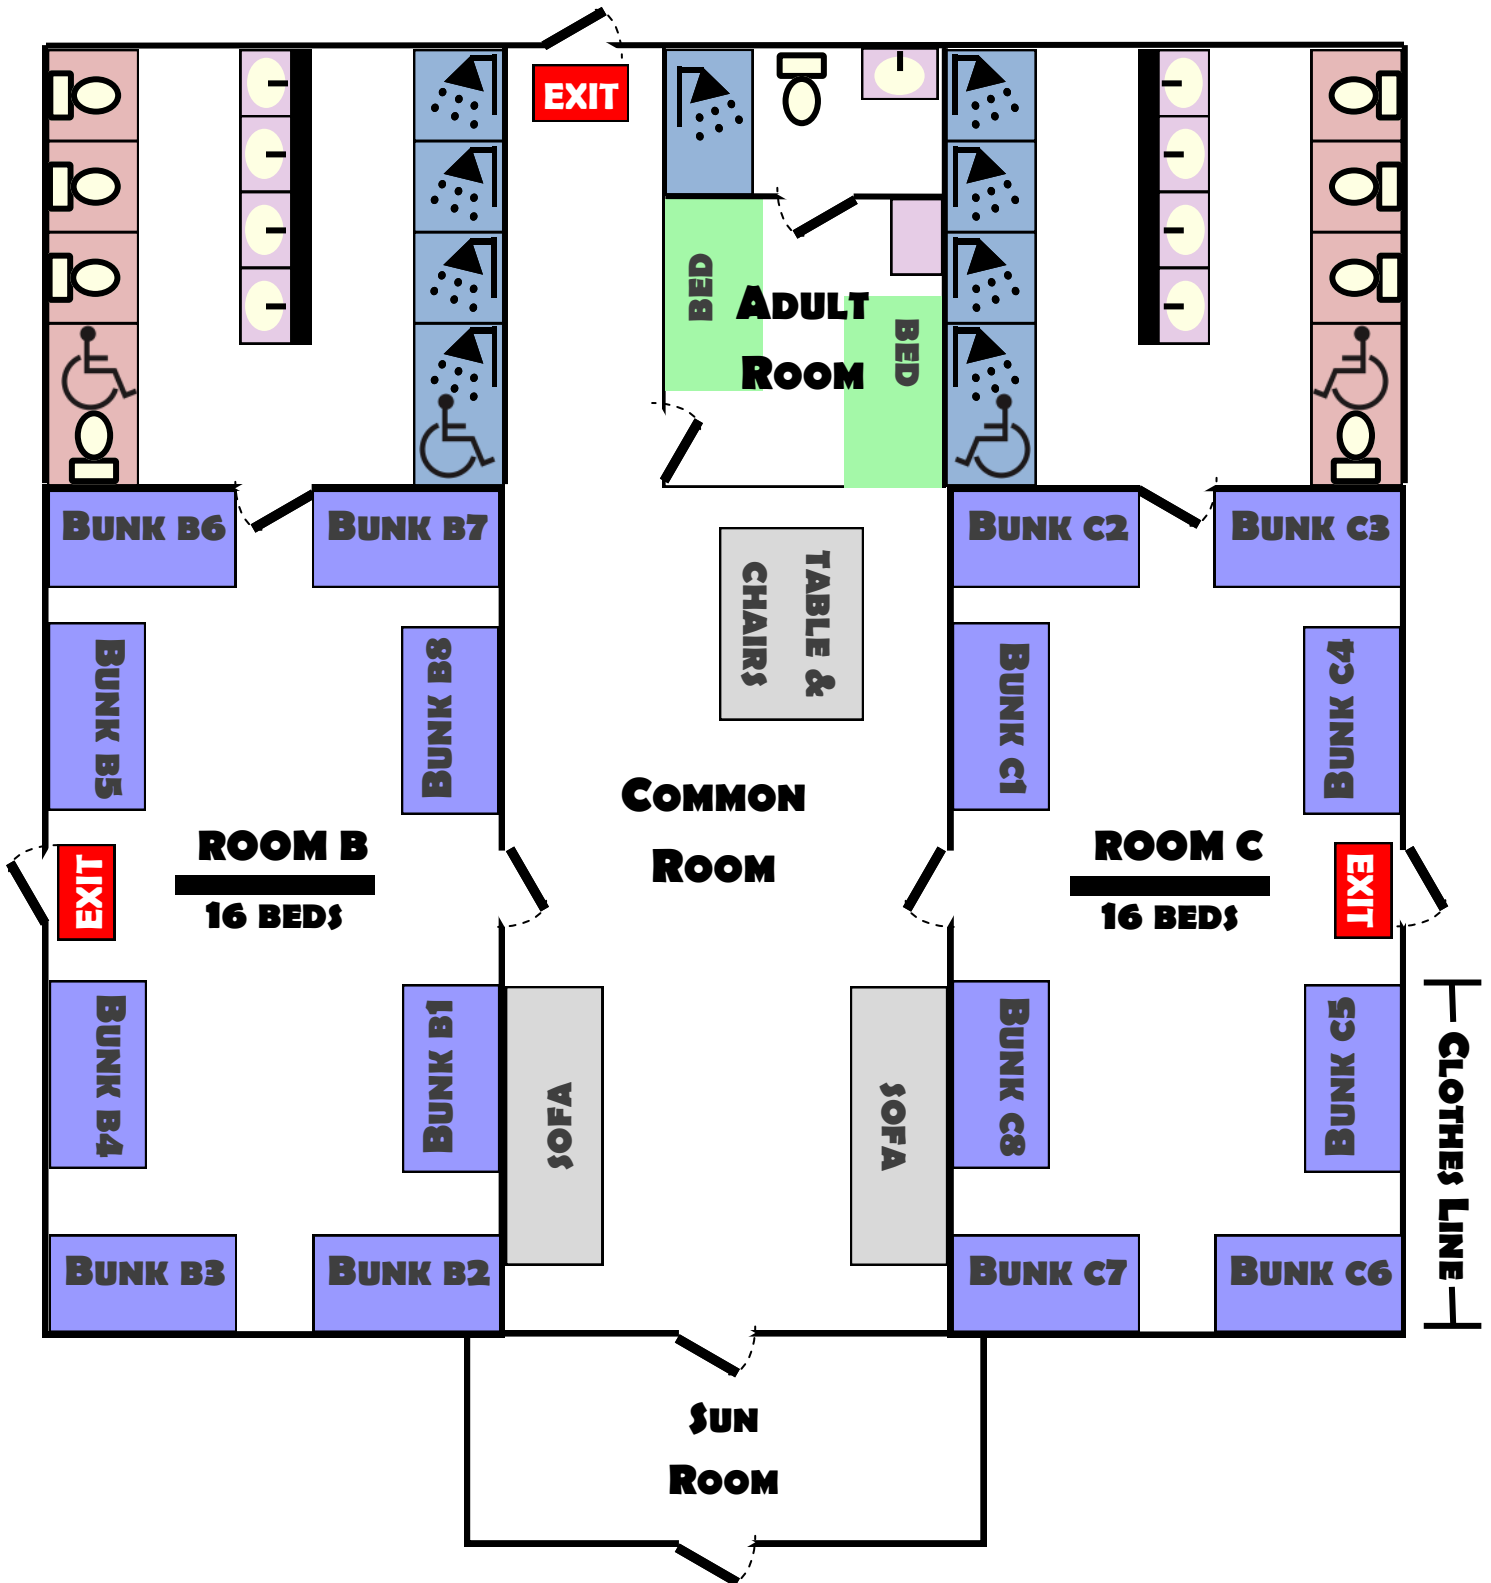

Fortson 4-H Center White House Floorplan

Sleeps 32 in Bunks & 2 in Adult Room

Fortson 4-H Center

White House Bed Assignments

Sleeps 32 in Bunks & 2 in Adult Room

Group _____ **Dates** _____

Gender: MALE OR FEMALE

Adult
Room

--	--

Room B

B1 Bottom		B1 Top	
B2 Bottom		B2 Top	
B3 Bottom		B3 Top	
B4 Bottom		B4 Top	
B5 Bottom		B5 Top	
B6 Bottom		B6 Top	
B7 Bottom		B7 Top	
B8 Bottom		B8 Top	

Room C

C1 Bottom		C1 Top	
C2 Bottom		C2 Top	
C3 Bottom		C3 Top	
C4 Bottom		C4 Top	
C5 Bottom		C5 Top	
C6 Bottom		C6 Top	
C7 Bottom		C7 Top	
C8 Bottom		C8 Top	