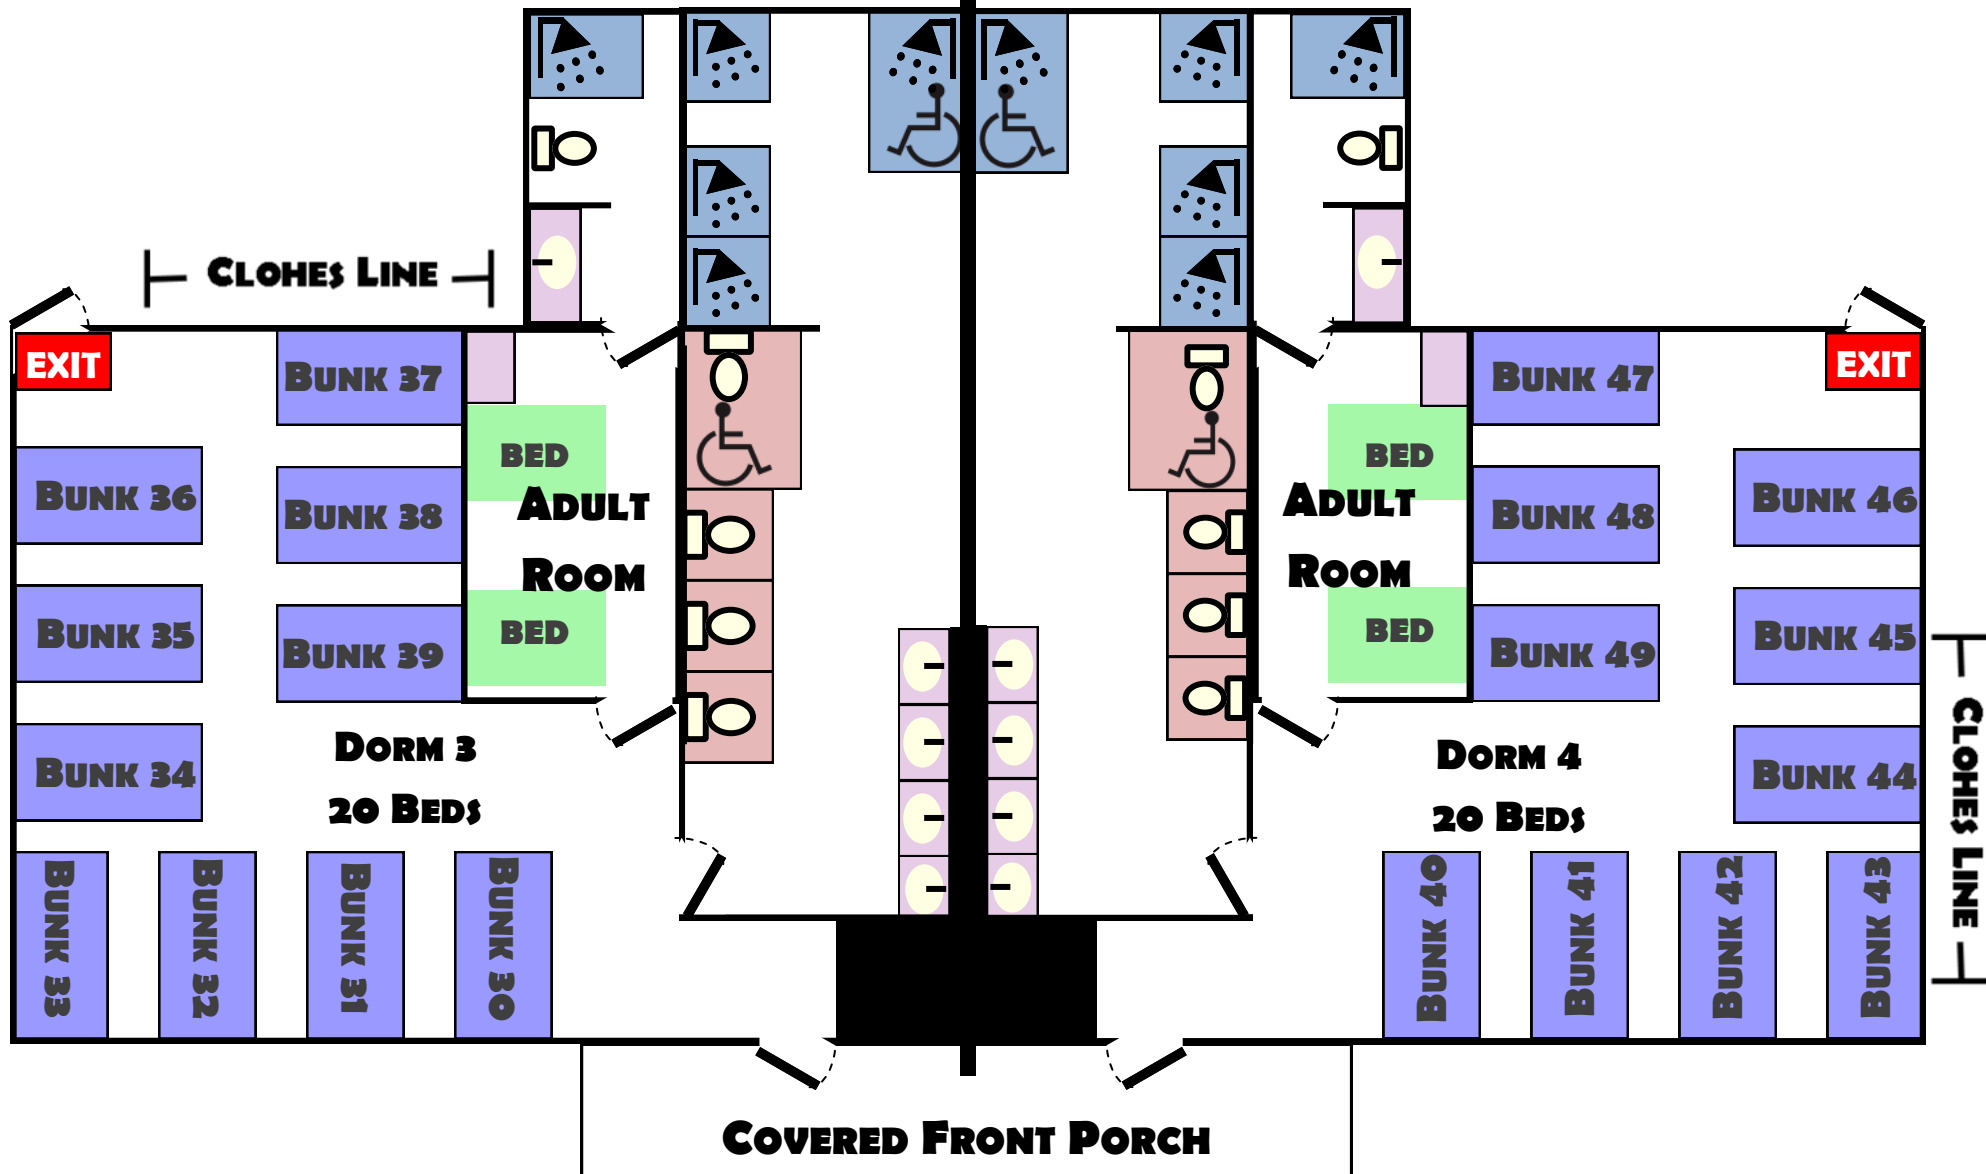

Fortson 4-H Center

Dorm 3 Floorplan

Sleeps 20 in Bunks & 2 in Adult Room

Dorm 4 Floorplan

Sleeps 20 in Bunks & 2 in Adult Room

Fortson 4-H Center

Dorm 3 Bed Assignments

Sleeps 20 in Bunks & 2 in Adult Room

(If choosing to leave Dorm 3 or 4 empty;
leave Dorm 3 empty and use Dorm 4 for Air conditioning reasons)

Group _____ **Dates** _____

Gender: MALE OR FEMALE

Adult
Room

--	--

Dorm 3

30 Bottom		30 Top	
31 Bottom		31 Top	
32 Bottom		32 Top	
33 Bottom		33 Top	
34 Bottom		34 Top	
35 Bottom		35 Top	
36 Bottom		36 Top	
37 Bottom		37 Top	
38 Bottom		38 Top	
39 Bottom		39 Top	

Fortson 4-H Center

Dorm 4 Bed Assignments

Sleeps 20 in Bunks & 2 in Adult Room

(If choosing to leave Dorm 3 or 4 empty;
leave Dorm 3 empty and use Dorm 4 for Air conditioning reasons)

Group _____ **Dates** _____

Gender: MALE OR FEMALE

Adult
Room

--	--

Dorm 4

40 Bottom		40 Top	
41 Bottom		41 Top	
42 Bottom		42 Top	
43 Bottom		43 Top	
44 Bottom		44 Top	
45 Bottom		45 Top	
46 Bottom		46 Top	
47 Bottom		47 Top	
48 Bottom		48 Top	
49 Bottom		49 Top	