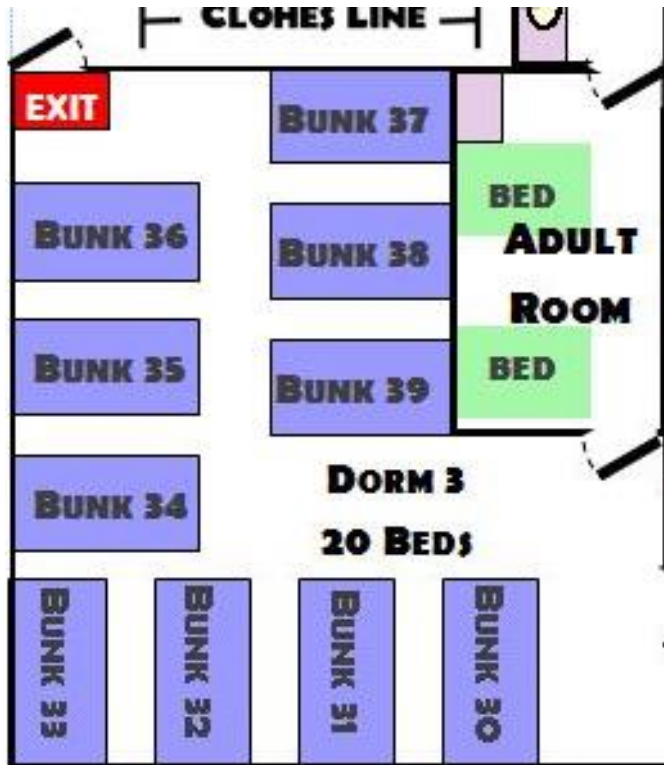

Fortson 4-H Center

Dorm 3 Floorplan

Sleeps 20 in Bunks & 2 in Adult Room

Dorm 4 Floorplan

Sleeps 20 in Bunks & 2 in Adult Room

Fortson 4-H Center

Dorm 3 Bed Assignments

Sleeps 20 in Bunks & 2 in Adult Room

(If choosing to leave Dorm 3 or 4 empty;
leave Dorm 3 empty and use Dorm 4 for Air conditioning reasons)

Group _____ **Dates** _____

Gender: MALE OR FEMALE

Adult
Room

--	--

Dorm 3

30 Bottom		30 Top	
31 Bottom		31 Top	
32 Bottom		32 Top	
33 Bottom		33 Top	
34 Bottom		34 Top	
35 Bottom		35 Top	
36 Bottom		36 Top	
37 Bottom		37 Top	
38 Bottom		38 Top	
39 Bottom		39 Top	

Fortson 4-H Center

Dorm 4 Bed Assignments

Sleeps 20 in Bunks & 2 in Adult Room

(If choosing to leave Dorm 3 or 4 empty;
leave Dorm 3 empty and use Dorm 4 for Air conditioning reasons)

Group _____ **Dates** _____

Gender: MALE OR FEMALE

Adult
Room

--	--

Dorm 4

40 Bottom		40 Top	
41 Bottom		41 Top	
42 Bottom		42 Top	
43 Bottom		43 Top	
44 Bottom		44 Top	
45 Bottom		45 Top	
46 Bottom		46 Top	
47 Bottom		47 Top	
48 Bottom		48 Top	
49 Bottom		49 Top	