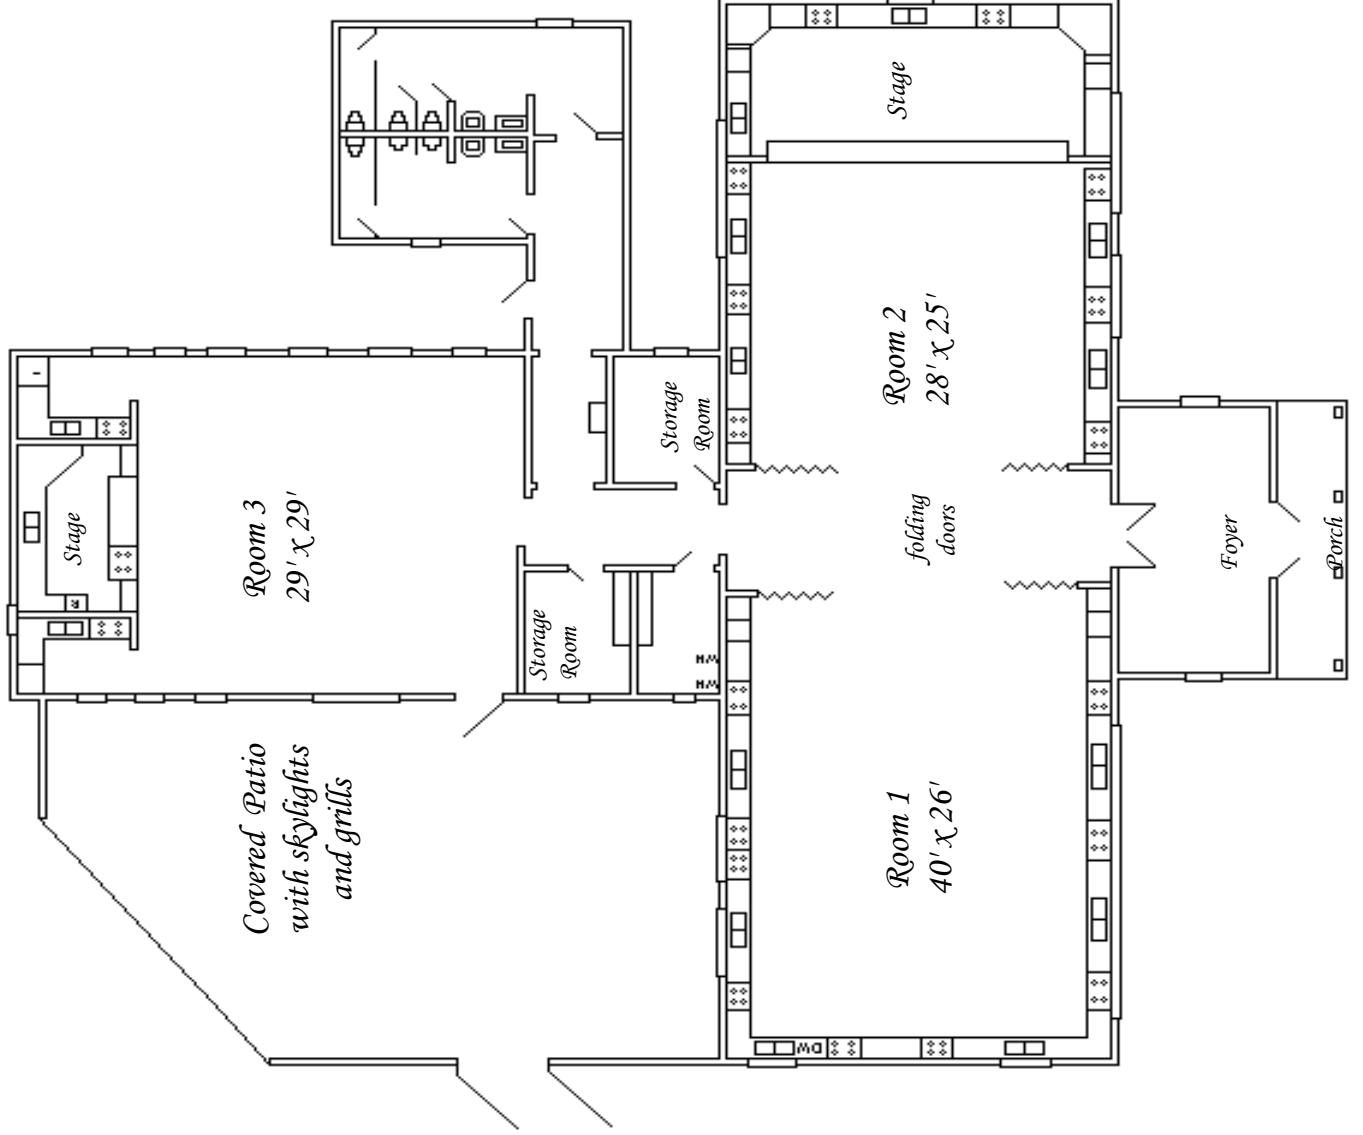

Rock Eagle 4-H Center

350 Rock Eagle Rd NW * Eatonton GA 31024

LP Gas Building

Consists of three rooms, each seating 45-75 people

For Booking Information

Call Terri Camp
706-484-2899

Gas Building

Assembly - 75 Room 1 - 60 Room 2 - 45 Room 3
 Classroom - 50 Room 1 - 50 Room 2 - 30 Room 3
 U-Shape - 40 Room 1 - 30 Room 2 - 30 Room 3

Table/Chair Arrangement

Room 1 _____

Room 2 _____

Room 3 _____

Equipment

Room 1 _____

Room 2 _____

Room 3 _____